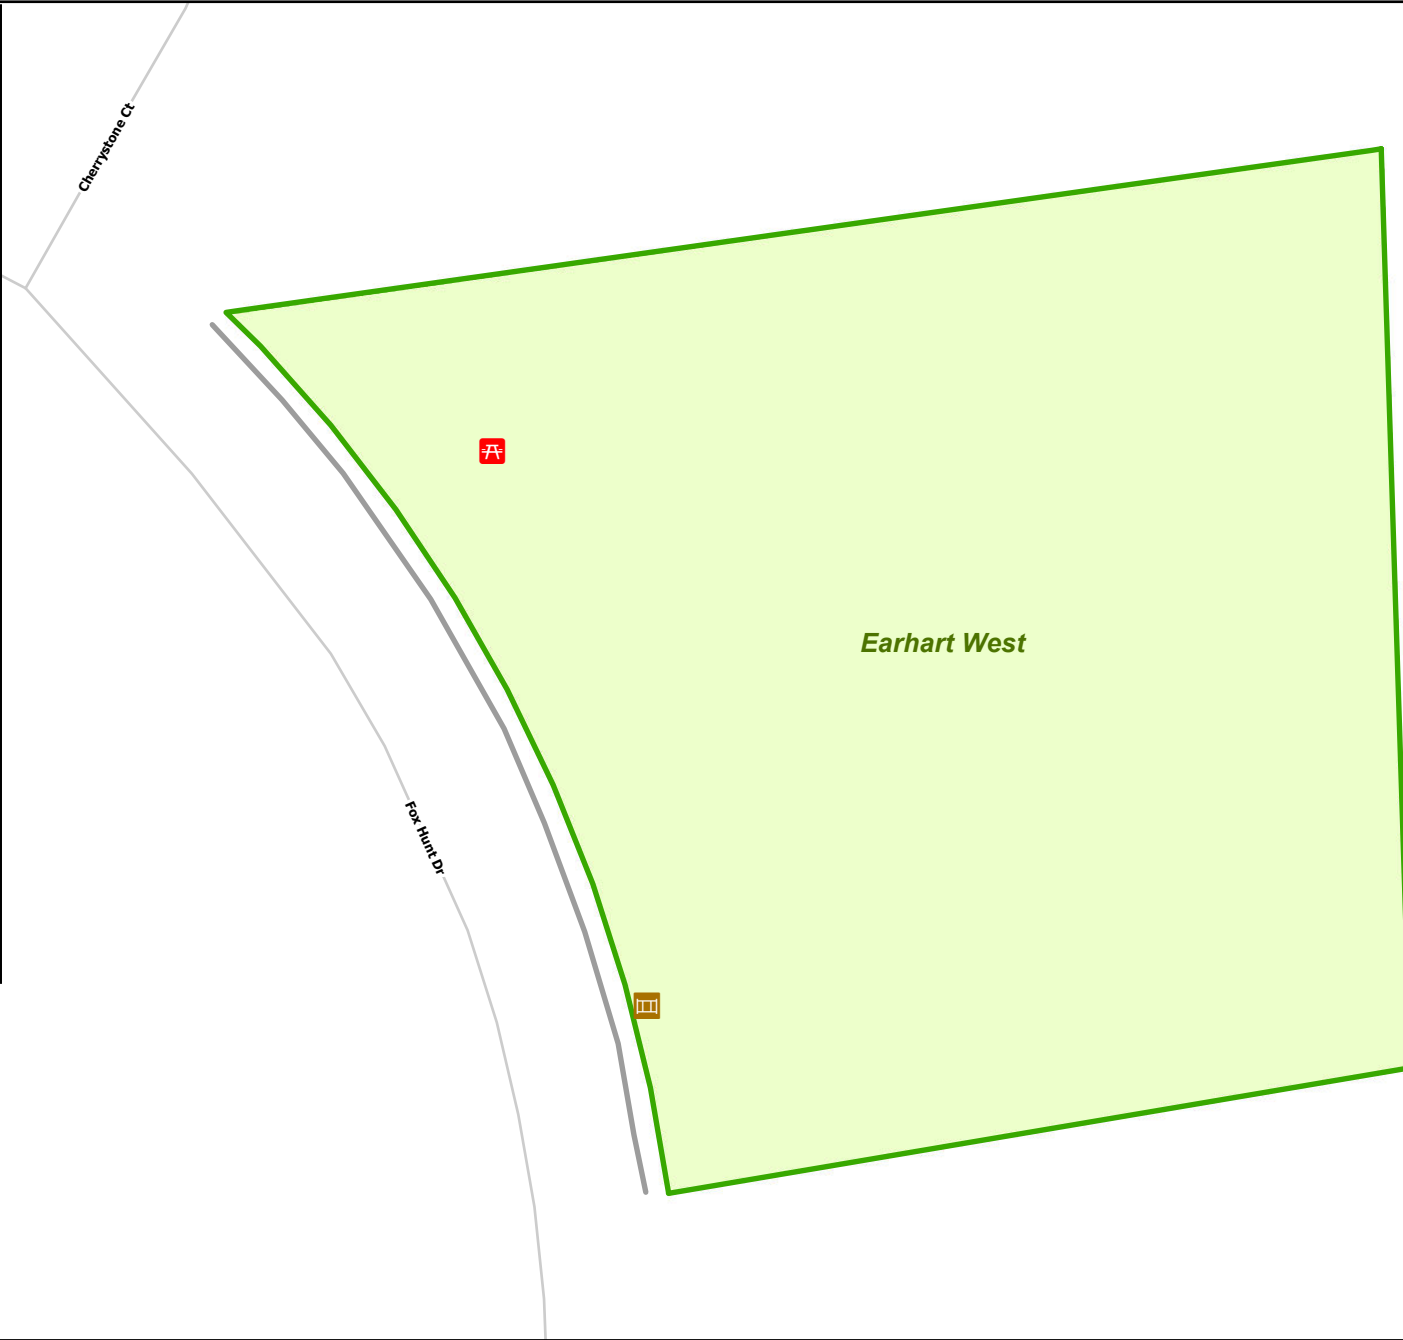

# Earhart West Park

**Map Legend**

**Park Features**

-  BBQ Grill
-  Bandshell
-  Bench
-  Bike Rack
-  Boat Dock
-  Boat Launch
-  Canoe Livery
-  Drinking Fountain
-  Fire Pit
-  Fishing Dock
-  Picnic Shelter
-  Picnic Table
-  Porta John
-  Restrooms
-  Sculpture
-  Shelter
-  Sledding Hill
-  Golf Tee
-  Paved Surface
-  Unpaved Surface
-  Wooden Surface

**Park Areas**

-  Baseball Diamond
-  Basketball Court
-  Playground
-  Pool Area
-  Soccer Field
-  Tennis Court
-  Parking and Others

City of Ann Arbor Map Disclaimer

No part of this product shall be reproduced or transmitted in any form or by any means, electronic or mechanical, for any purpose, without prior written permission from the City of Ann Arbor.

This map complies with National Map Accuracy Standards for mapping at 1 Inch = 100 Feet. The City of Ann Arbor and its mapping contractors assume no legal representation for the content and/or inappropriate use of information represented on this map.