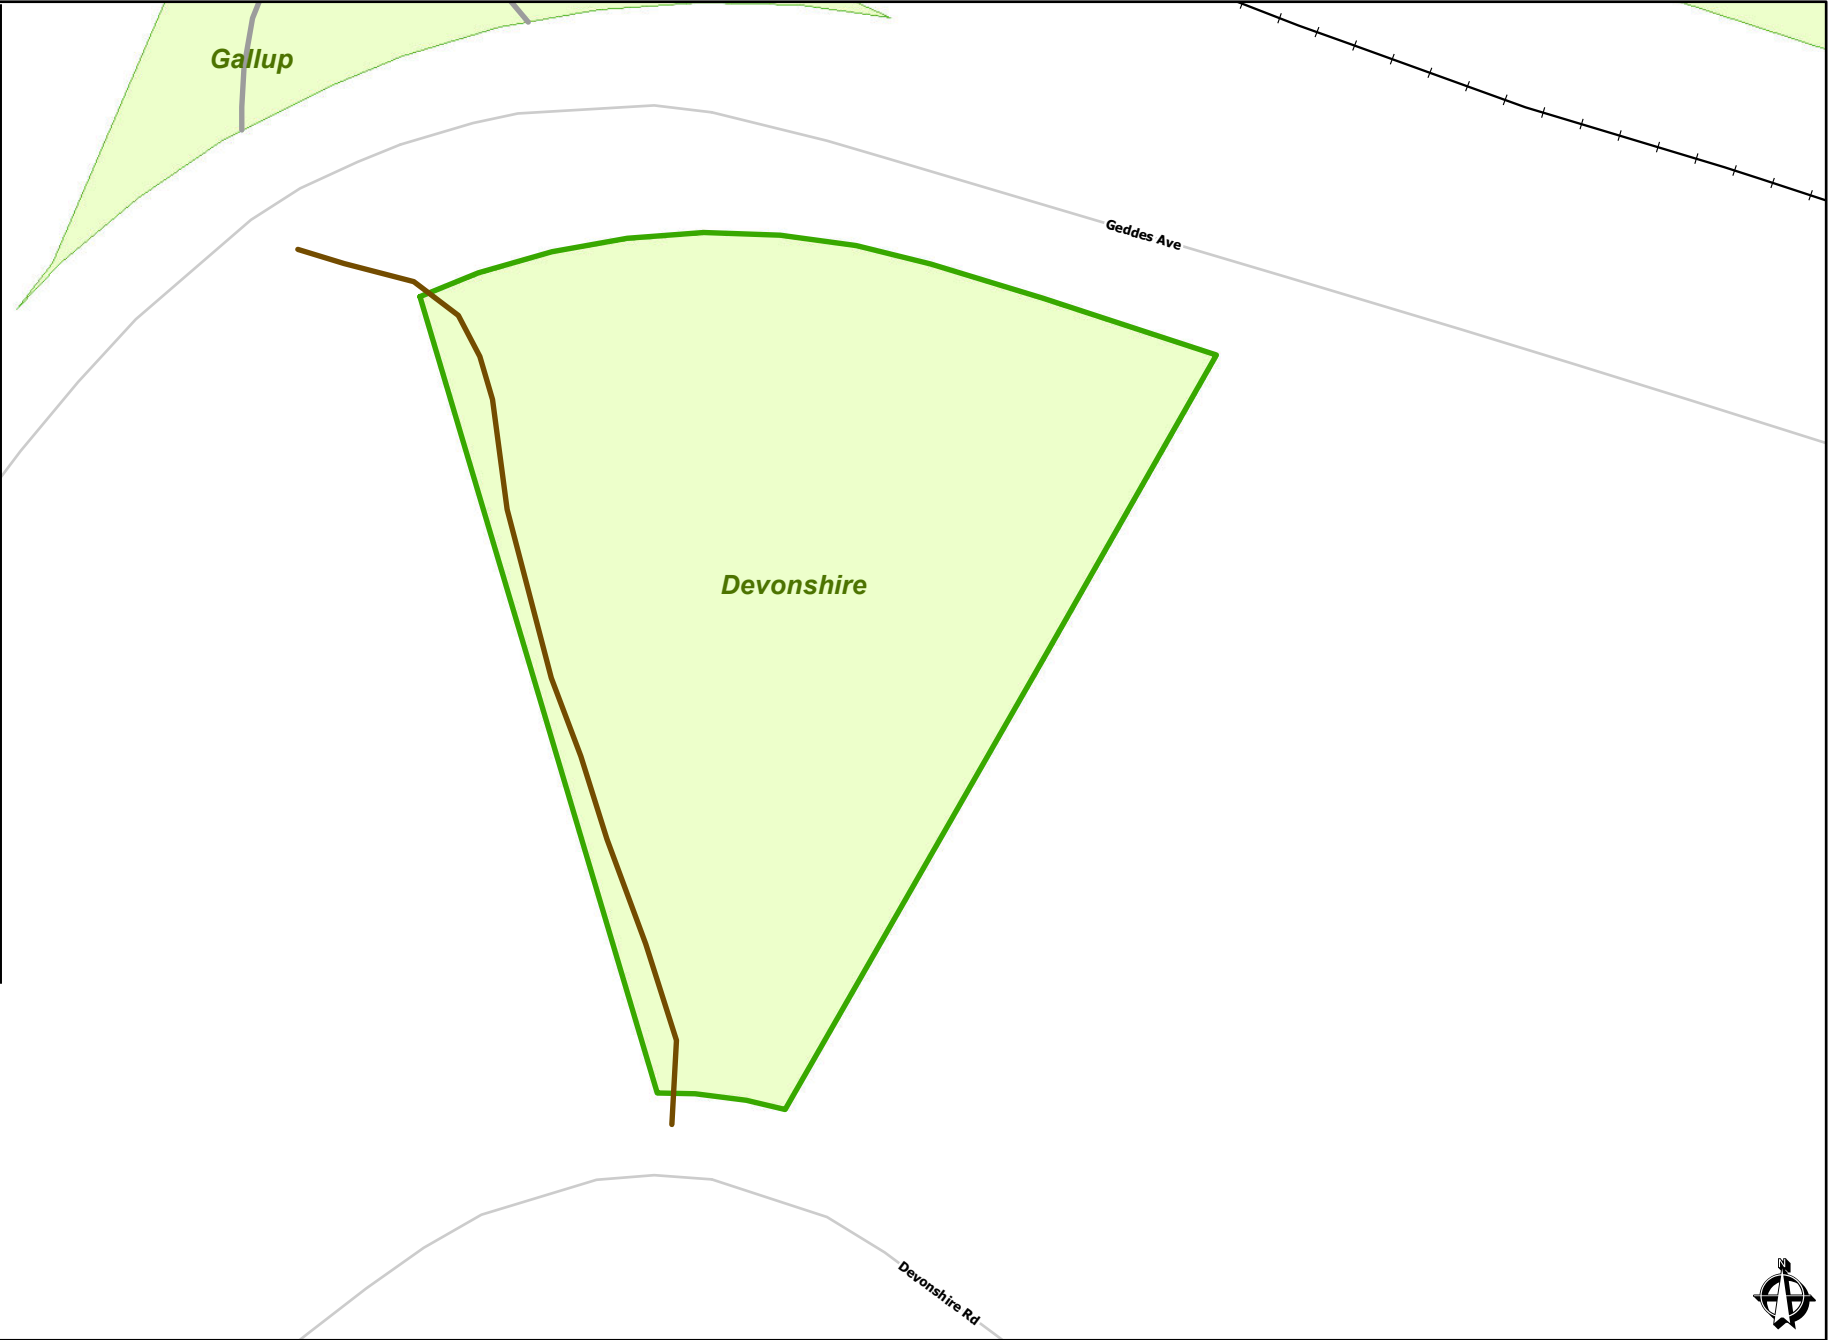

Devonshire Park

1. **Map Legend**
2. **Park Features**
3. BBQ Grill
   - Bandshell
   - Bench
   - Bike Rack
   - Boat Dock
   - Boat Launch
   - Canoe Livery
   - Drinking Fountain
   - Fire Pit
   - Fishing Dock
   - Picnic Shelter
   - Picnic Table
   - Porta John
   - Restrooms
   - Sculpture
   - Shelter
   - Sledding Hill
   - Golf Tee
4. **Paved Surface**
5. **Unpaved Surface**
6. **Wooden Surface**
7. **Park Areas**
8. Baseball Diamond
   - Basketball Court
   - Playground
   - Pool Area
   - Soccer Field
   - Tennis Court
   - Parking and Others

City of Ann Arbor Map Disclaimer