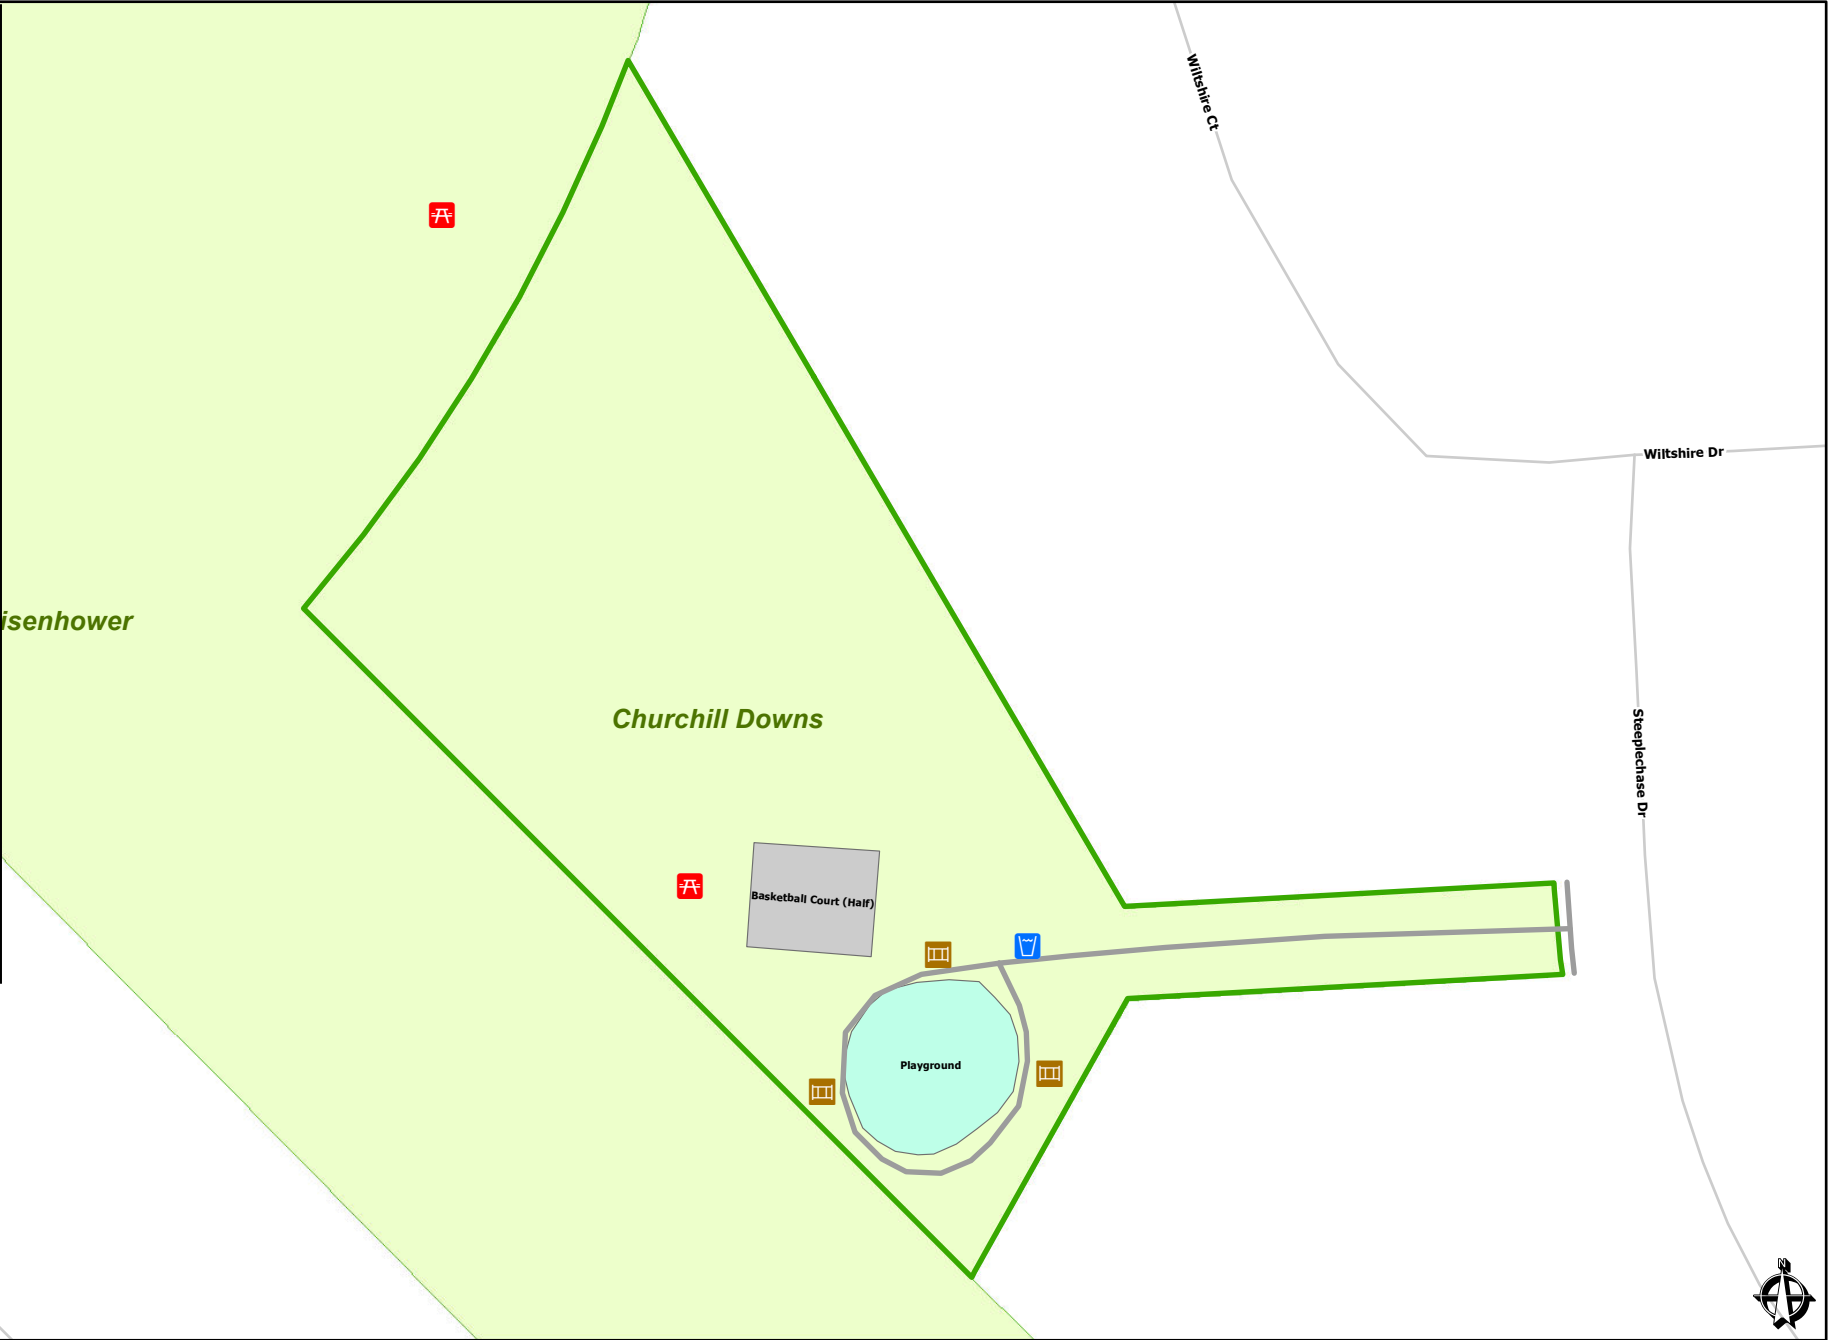

Churchill Downs Park

- Map Legend**
- Park Features**
- BBQ Grill
 - Bandshell
 - Bench
 - Bike Rack
 - Boat Dock
 - Boat Launch
 - Canoe Livery
 - Drinking Fountain
 - Fire Pit
 - Fishing Dock
 - Picnic Shelter
 - Picnic Table
 - Porta John
 - Restrooms
 - Sculpture
 - Shelter
 - Sledding Hill
 - Golf Tee
- Park Areas**
- Baseball Diamond
 - Basketball Court
 - Playground
 - Pool Area
 - Soccer Field
 - Tennis Court
 - Parking and Others
- Surface Types**
- Paved Surface
 - Unpaved Surface
 - Wooden Surface

This map complies with National Map Accuracy Standards for mapping at 1 Inch = 100 Feet. The City of Ann Arbor and its mapping contractors assume no legal representation for the content and/or inappropriate use of information represented on this map.