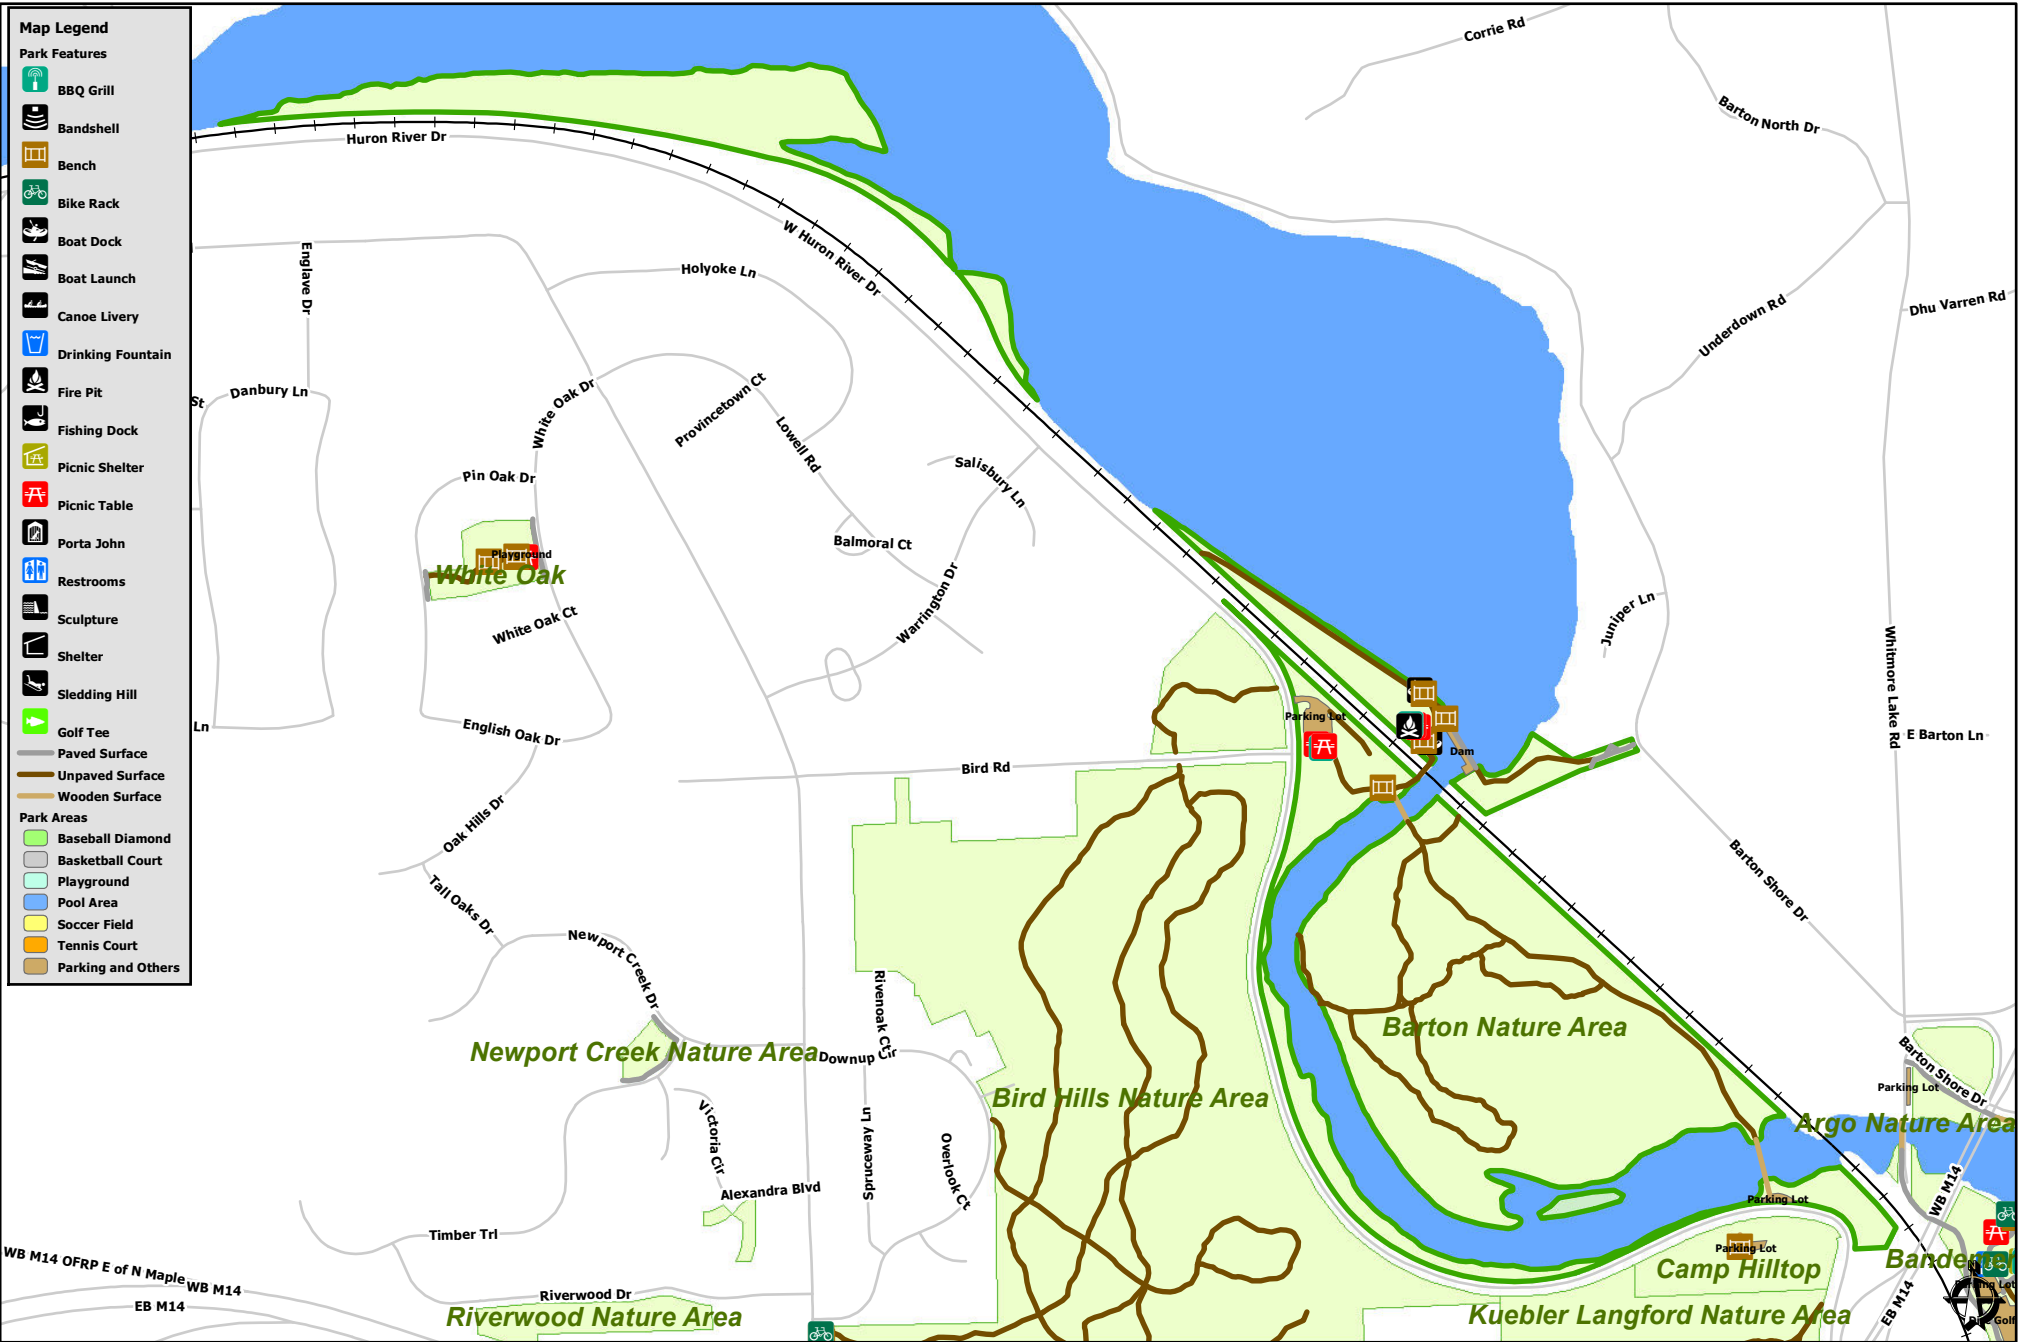

Barton Nature Area

City of Ann Arbor Map Disclaimer

No part of this product shall be reproduced or transmitted in any form or by any means, electronic or mechanical, for any purpose, without prior written permission from the City of Ann Arbor.

This map complies with National Map Accuracy Standards for mapping at 1 Inch = 100 Feet. The City of Ann Arbor and its mapping contractors assume no legal representation for the content and/or inappropriate use of information represented on this map.