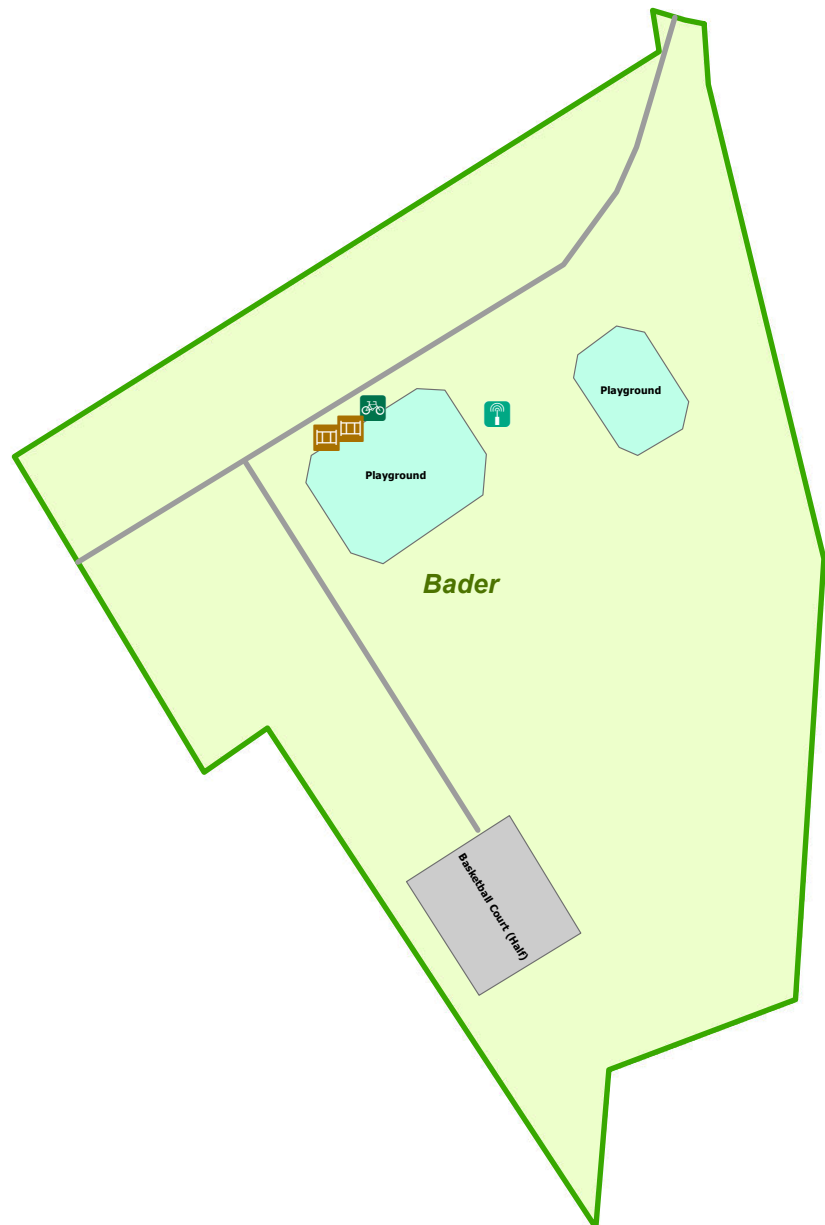

Bader Park

Map Legend

Park Features

-  BBQ Grill
-  Bandshell
-  Bench
-  Bike Rack
-  Boat Dock
-  Boat Launch
-  Canoe Livery
-  Drinking Fountain
-  Fire Pit
-  Fishing Dock
-  Picnic Shelter
-  Picnic Table
-  Porta John
-  Restrooms
-  Sculpture
-  Shelter
-  Sledding Hill
-  Golf Tee

Surfaces

-  Paved Surface
-  Unpaved Surface
-  Wooden Surface

Park Areas

-  Baseball Diamond
-  Basketball Court
-  Playground
-  Pool Area
-  Soccer Field
-  Tennis Court
-  Parking and Others

Beford Rd

Provincial Dr

Basketball Court (Hard)

Bader

Playground

Playground

City of Ann Arbor Map Disclaimer

No part of this product shall be reproduced or transmitted in any form or by any means, electronic or mechanical, for any purpose, without prior written permission from the City of Ann Arbor.

This map complies with National Map Accuracy Standards for mapping at 1 Inch = 100 Feet. The City of Ann Arbor and its mapping contractors assume no legal representation for the content and/or inappropriate use of information represented on this map.