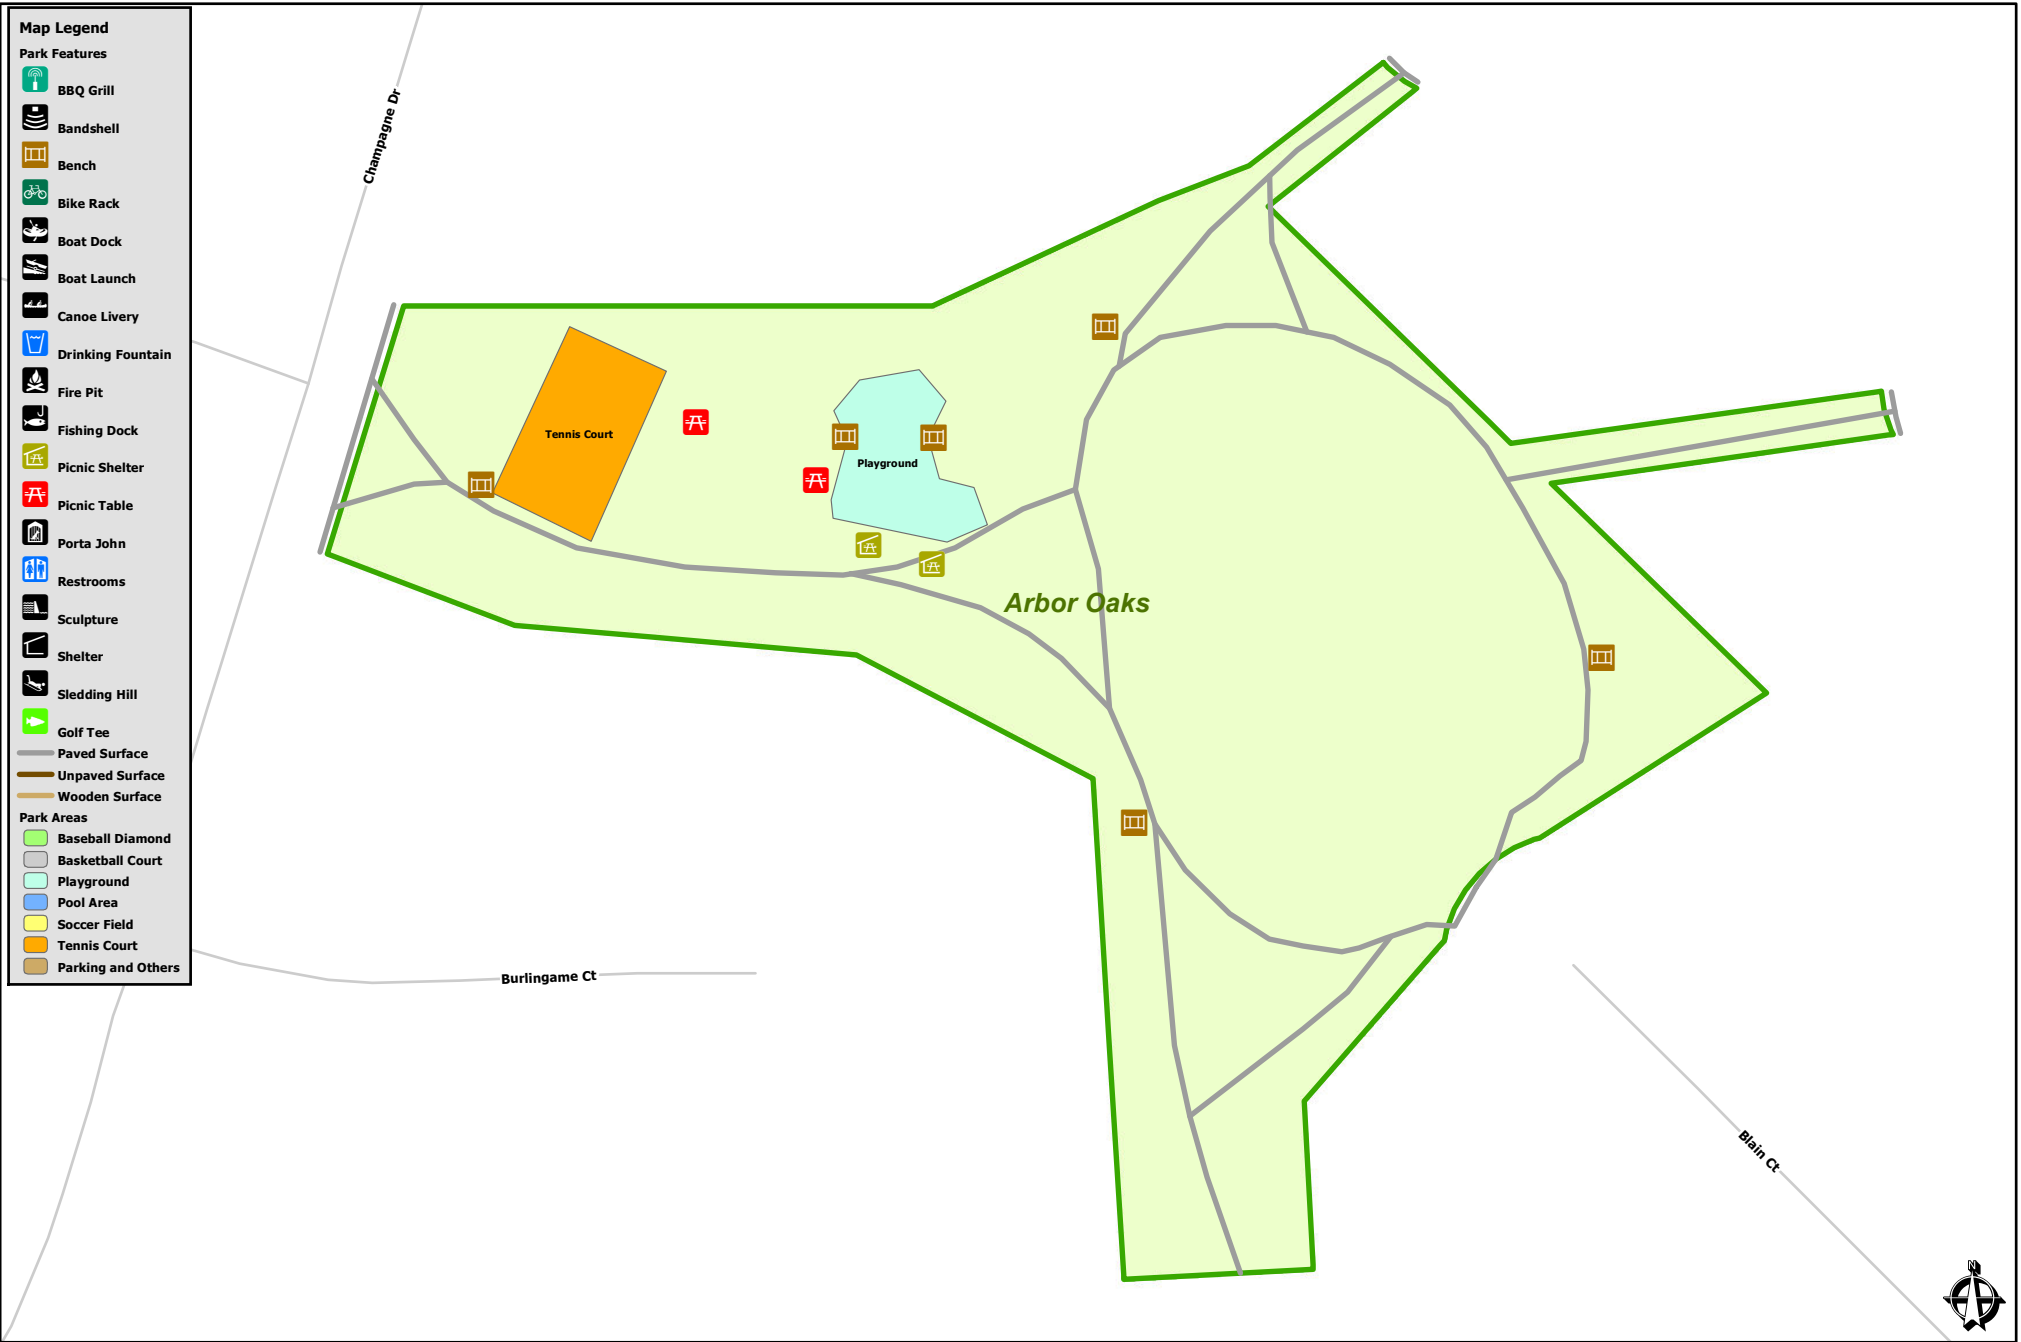

# Arbor Oaks Park

- Map Legend**
- Park Features**
- BBQ Grill
  - Bandshell
  - Bench
  - Bike Rack
  - Boat Dock
  - Boat Launch
  - Canoe Livery
  - Drinking Fountain
  - Fire Pit
  - Fishing Dock
  - Picnic Shelter
  - Picnic Table
  - Porta John
  - Restrooms
  - Sculpture
  - Shelter
  - Sledding Hill
  - Golf Tee
- Surfaces**
- Paved Surface
  - Unpaved Surface
  - Wooden Surface
- Park Areas**
- Baseball Diamond
  - Basketball Court
  - Playground
  - Pool Area
  - Soccer Field
  - Tennis Court
  - Parking and Others

This map complies with National Map Accuracy Standards for mapping at 1 Inch = 100 Feet. The City of Ann Arbor and its mapping contractors assume no legal representation for the content and/or inappropriate use of information represented on this map.