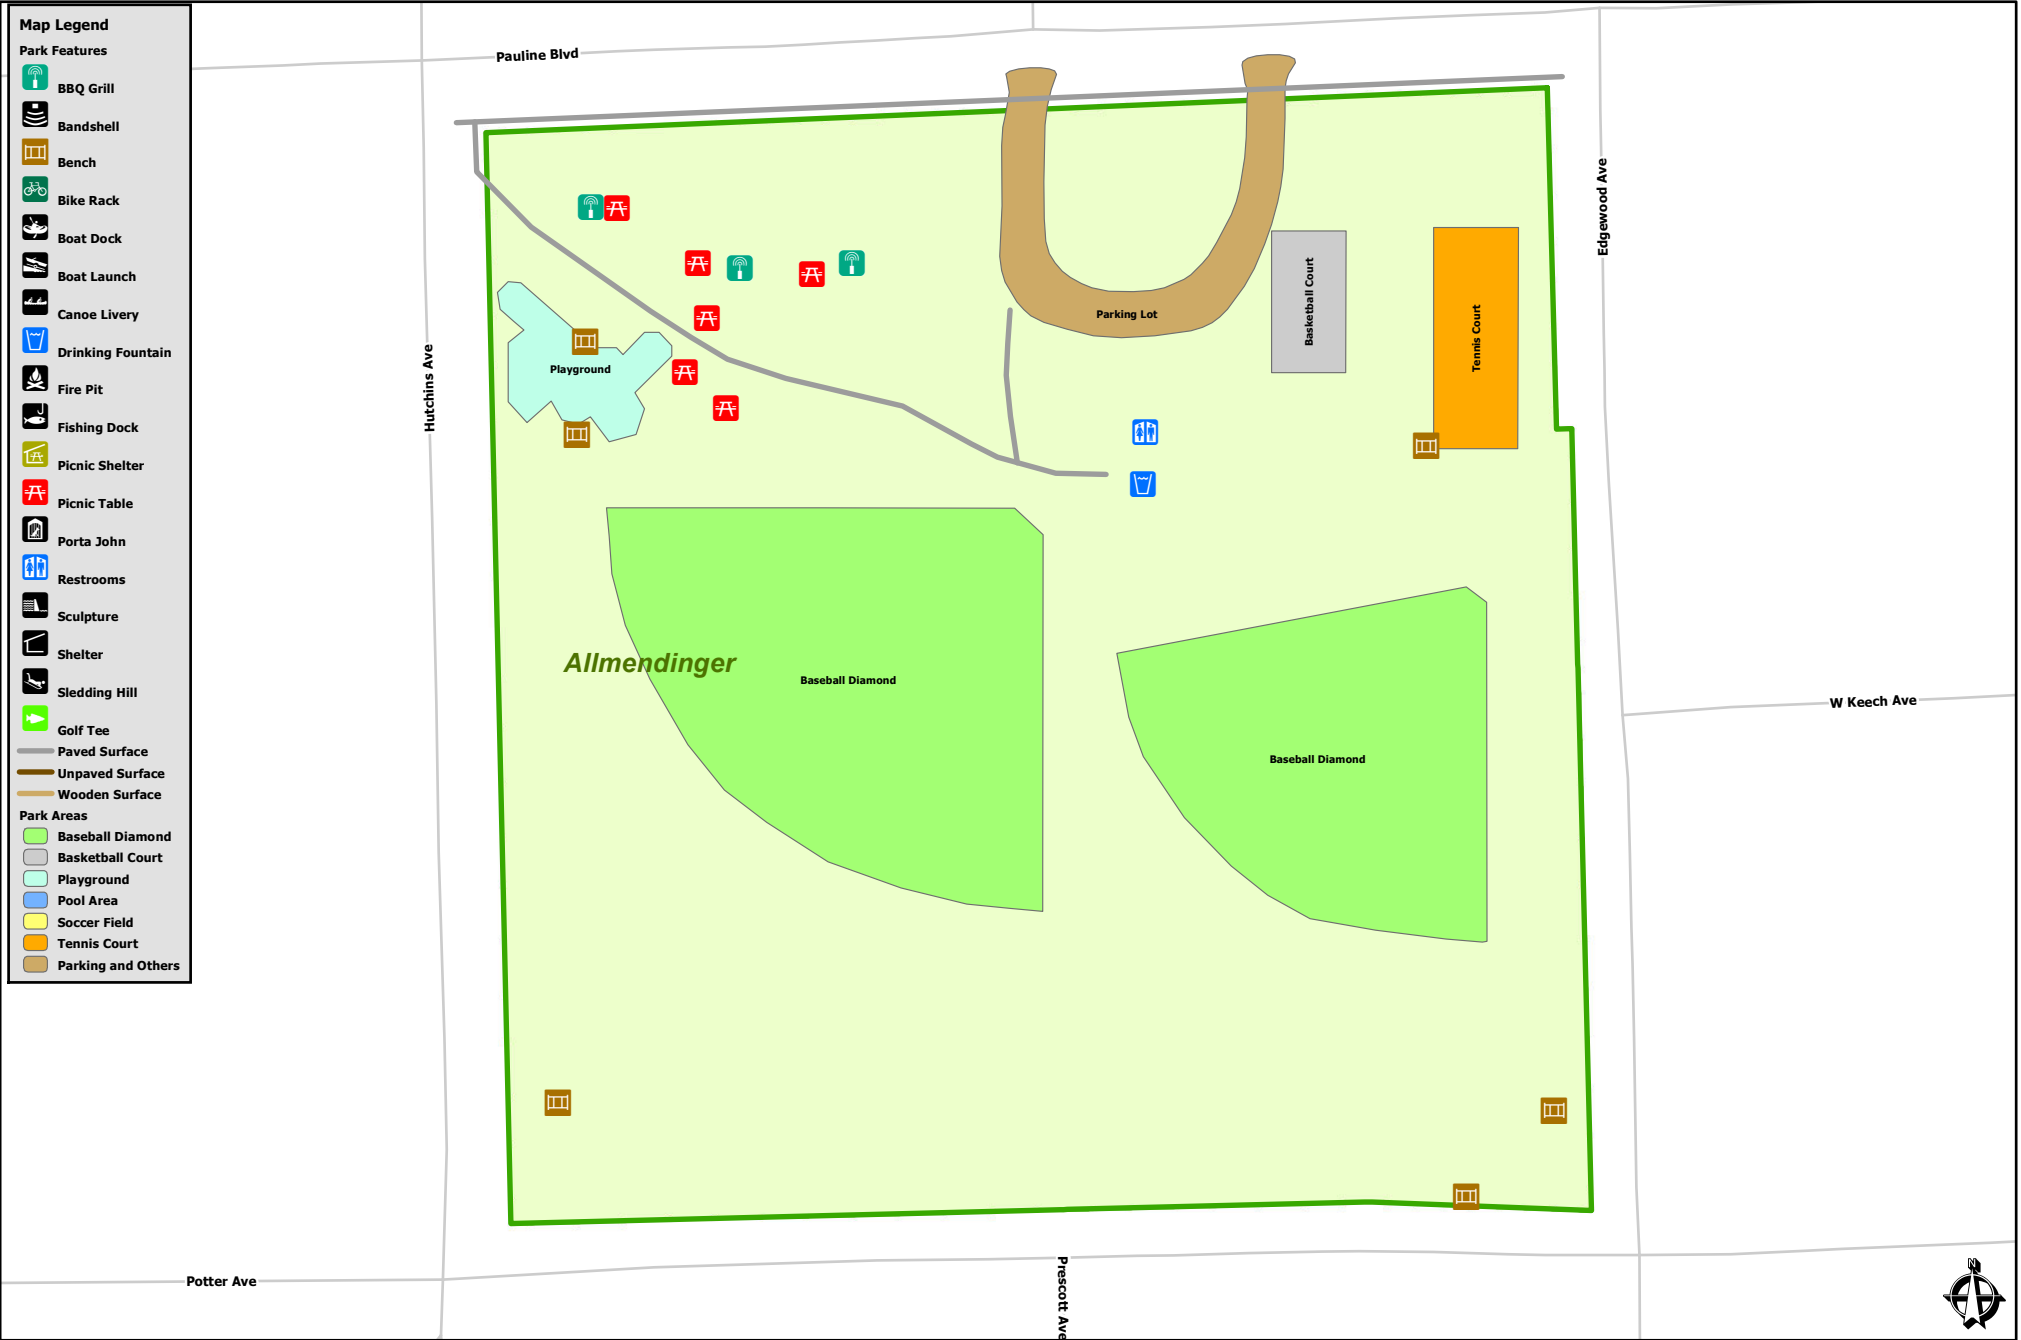

# Allmendinger Park

**Map Legend**

**Park Features**

- BBQ Grill
- Bandshell
- Bench
- Bike Rack
- Boat Dock
- Boat Launch
- Canoe Livery
- Drinking Fountain
- Fire Pit
- Fishing Dock
- Picnic Shelter
- Picnic Table
- Porta John
- Restrooms
- Sculpture
- Shelter
- Sledding Hill
- Golf Tee

**Park Areas**

- Baseball Diamond
- Basketball Court
- Playground
- Pool Area
- Soccer Field
- Tennis Court
- Parking and Others

**Surface Types**

- Paved Surface
- Unpaved Surface
- Wooden Surface

City of Ann Arbor Map Disclaimer

No part of this product shall be reproduced or transmitted in any form or by any means, electronic or mechanical, for any purpose, without prior written permission from the City of Ann Arbor.

This map complies with National Map Accuracy Standards for mapping at 1 Inch = 100 Feet. The City of Ann Arbor and its mapping contractors assume no legal representation for the content and/or inappropriate use of information represented on this map.