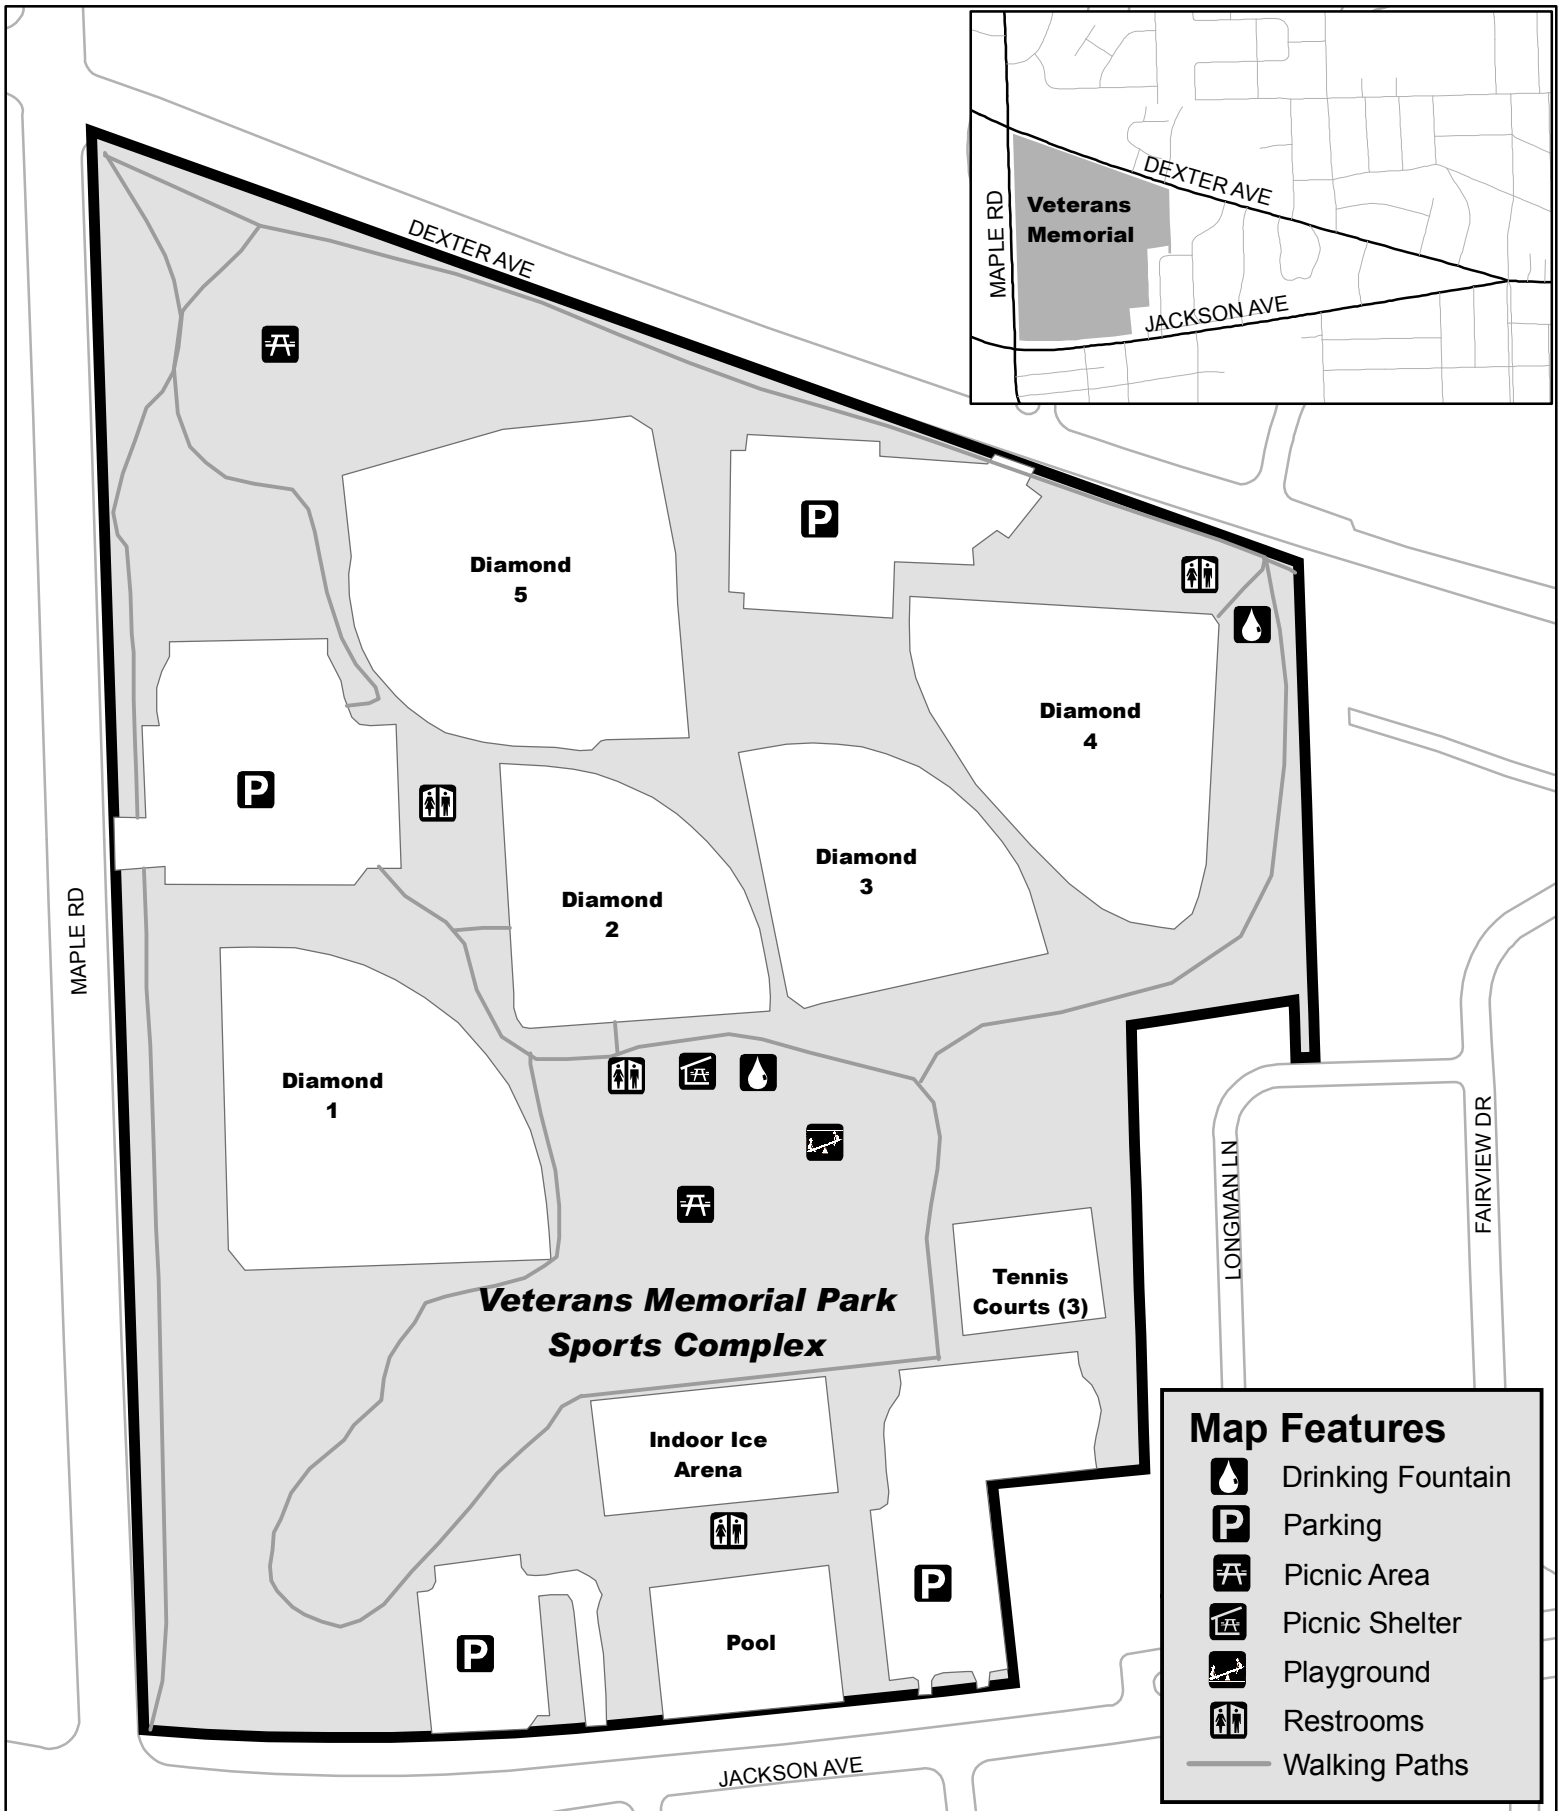

# Veterans Memorial Park Sports Complex

### Map Features

-  Drinking Fountain
-  Parking
-  Picnic Area
-  Picnic Shelter
-  Playground
-  Restrooms
-  Walking Paths

Prepared By:  
 City of Ann Arbor  
 Community Services GIS  
 February 2, 2005

1 inch equals 200 feet

Copyright 2005 City of Ann Arbor, Michigan

No part of this product shall be reproduced or transmitted in any form or by any means, electronic or mechanical, for any purpose, without prior written permission from the City of Ann Arbor.

This map complies with National Map Accuracy Standards for mapping at 1 Inch = 100 Feet. The City of Ann Arbor and its mapping contractors assume no legal representation for the content and/or inappropriate use of information represented on this map.