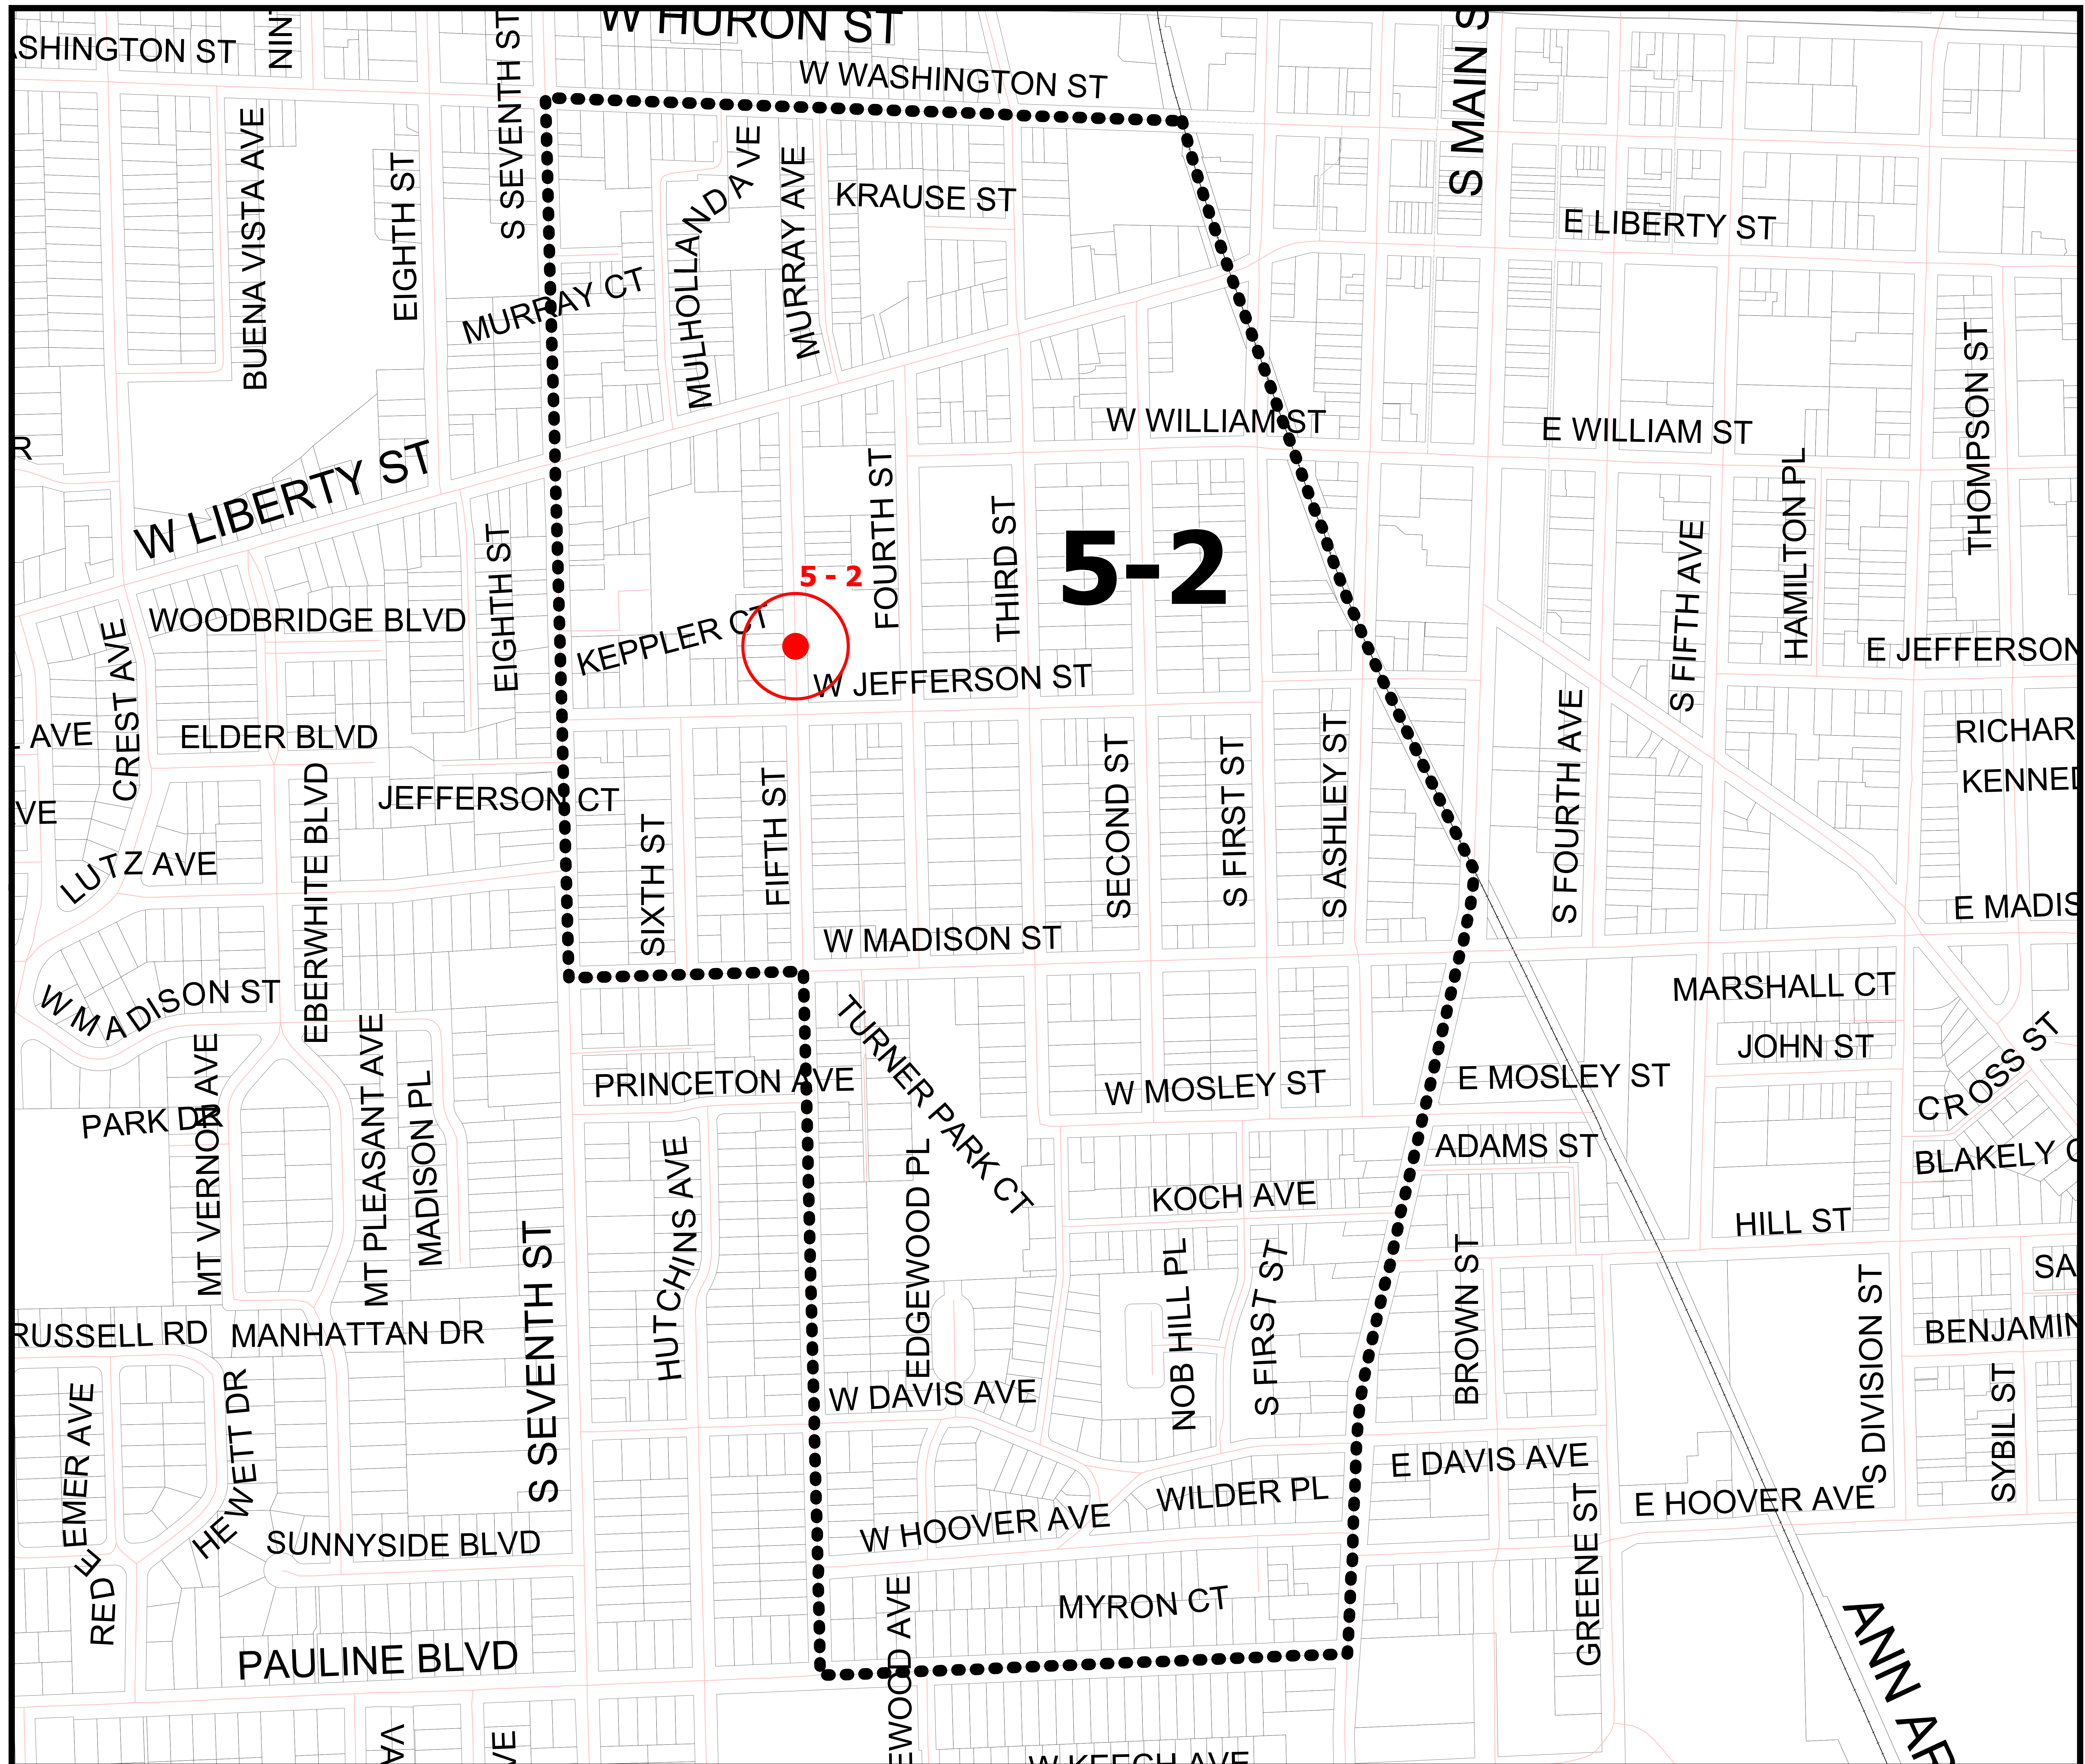

City of Ann Arbor
City Clerk
Precinct Map

Precinct 5-2

Map Legend

Polling Location
Bach Elem School
600 W. Jefferson St.

Precinct Boundary

Parcel Lines

Township Jurisdiction

SHINGTON ST
BUENA VISTA AVE
EIGHTH ST
S SEVENTH ST
MURRAY CT
W LIBERTY ST
WOODBRIDGE BLVD
ELDER BLVD
JEFFERSON CT
W MADISON ST
PARK DR
MT VERNON AVE
MT PLEASANT AVE
MADISON PL
RUSSELL RD
MANHATTAN DR
HEWETT DR
SUNNYSIDE BLVD
PAULINE BLVD

W WASHINGTON ST
KRAUSE ST
W WILLIAM ST
E LIBERTY ST
E WILLIAM ST
THOMPSON ST
E JEFFERSON
RICHARD
KENNEDY
E MADISON
MARSHALL CT
JOHN ST
CROSS ST
BLAKELY CT
HILL ST
SA
BENJAMIN
SYBIL ST

MULHOLLAND AVE
MURRAY AVE
FOURTH ST
THIRD ST
W JEFFERSON ST
W MADISON ST
PRINCETON AVE
TURNER PARK CT
HUTCHINS AVE
EDGWOOD PL
W DAVIS AVE
W HOOVER AVE
W WOOD AVE

KEPPLER CT
SIXTH ST
FIFTH ST
SECOND ST
S FIRST ST
S ASHLEY ST
S FOURTH AVE
S FIFTH AVE
HAMILTON PL

W WASHINGTON ST
KRAUSE ST
W WILLIAM ST
E LIBERTY ST
E WILLIAM ST
THOMPSON ST
E JEFFERSON
RICHARD
KENNEDY
E MADISON
MARSHALL CT
JOHN ST
CROSS ST
BLAKELY CT
HILL ST
SA
BENJAMIN
SYBIL ST

W WASHINGTON ST
KRAUSE ST
W WILLIAM ST
E LIBERTY ST
E WILLIAM ST
THOMPSON ST
E JEFFERSON
RICHARD
KENNEDY
E MADISON
MARSHALL CT
JOHN ST
CROSS ST
BLAKELY CT
HILL ST
SA
BENJAMIN
SYBIL ST

W WASHINGTON ST
KRAUSE ST
W WILLIAM ST
E LIBERTY ST
E WILLIAM ST
THOMPSON ST
E JEFFERSON
RICHARD
KENNEDY
E MADISON
MARSHALL CT
JOHN ST
CROSS ST
BLAKELY CT
HILL ST
SA
BENJAMIN
SYBIL ST

W WASHINGTON ST
KRAUSE ST
W WILLIAM ST
E LIBERTY ST
E WILLIAM ST
THOMPSON ST
E JEFFERSON
RICHARD
KENNEDY
E MADISON
MARSHALL CT
JOHN ST
CROSS ST
BLAKELY CT
HILL ST
SA
BENJAMIN
SYBIL ST

W WASHINGTON ST
KRAUSE ST
W WILLIAM ST
E LIBERTY ST
E WILLIAM ST
THOMPSON ST
E JEFFERSON
RICHARD
KENNEDY
E MADISON
MARSHALL CT
JOHN ST
CROSS ST
BLAKELY CT
HILL ST
SA
BENJAMIN
SYBIL ST

W WASHINGTON ST
KRAUSE ST
W WILLIAM ST
E LIBERTY ST
E WILLIAM ST
THOMPSON ST
E JEFFERSON
RICHARD
KENNEDY
E MADISON
MARSHALL CT
JOHN ST
CROSS ST
BLAKELY CT
HILL ST
SA
BENJAMIN
SYBIL ST