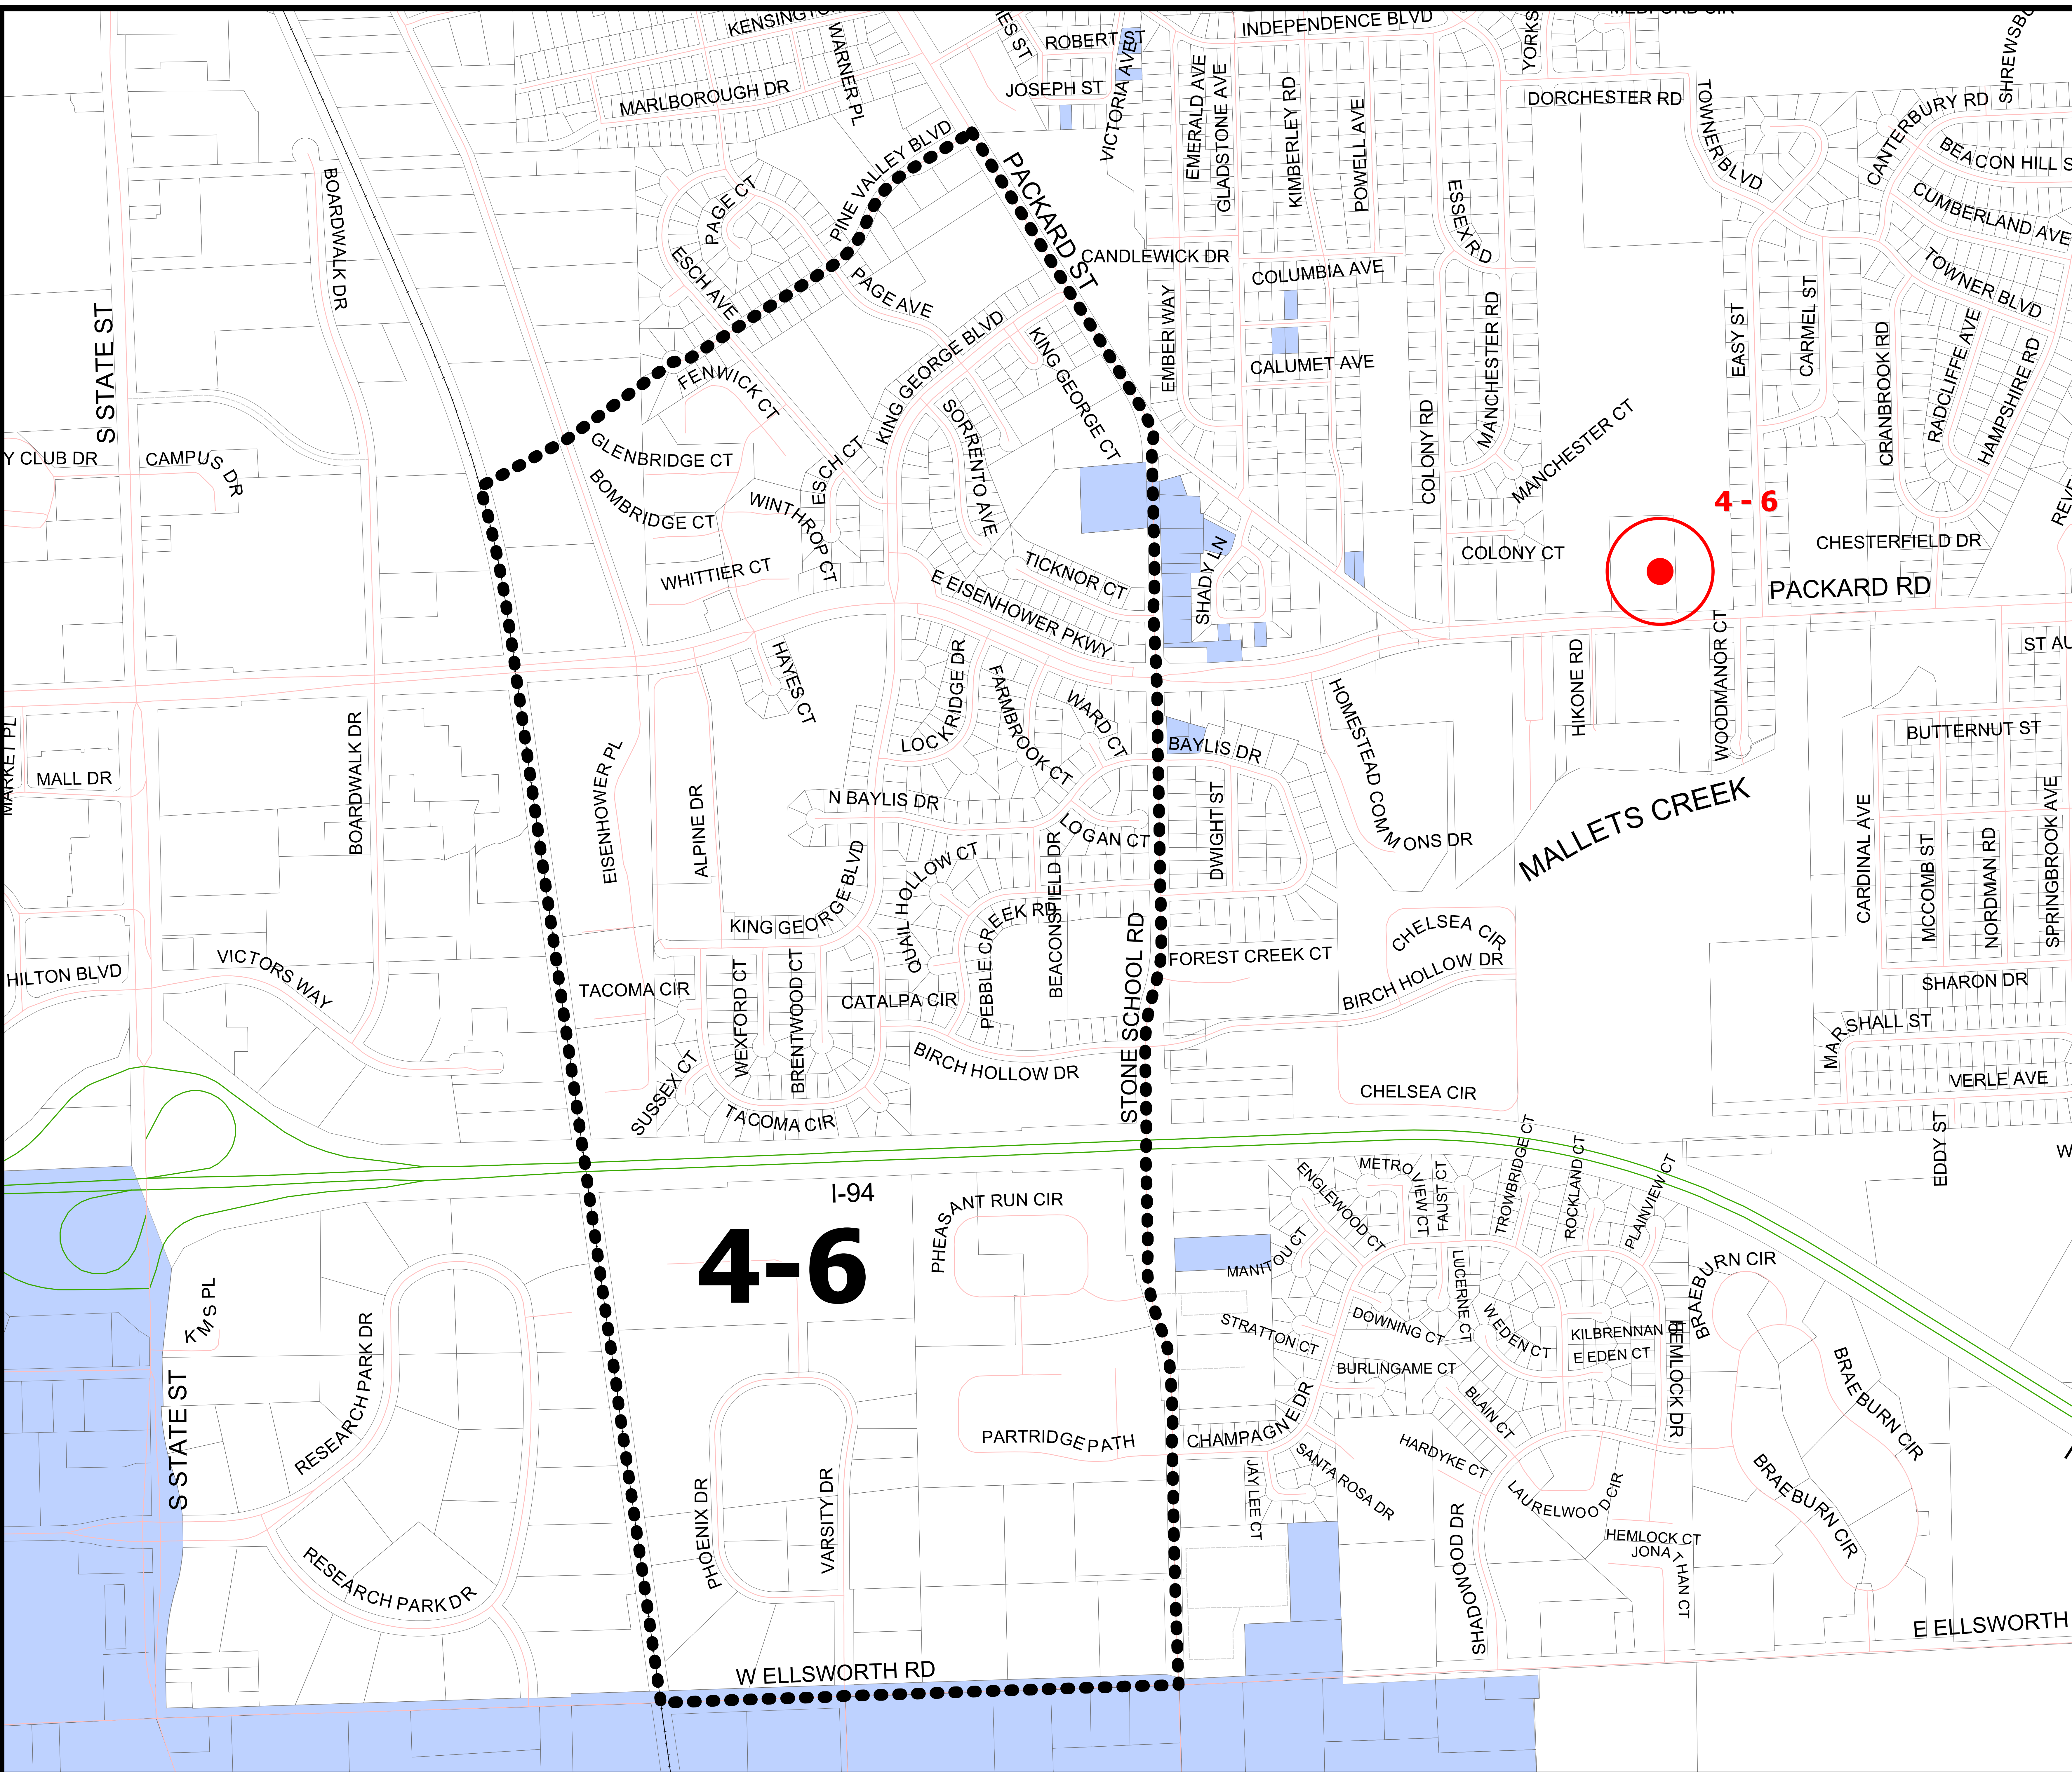

City of Ann Arbor
City Clerk
Precinct Map

Precinct 4-6

Map Legend

Polling Location
Cobblestone Farm
2781 Packard St.

Precinct Boundary

Parcel Lines

Township Jurisdiction

4-6

4-6

I-94

MALLETS CREEK

E ELLSWORTH