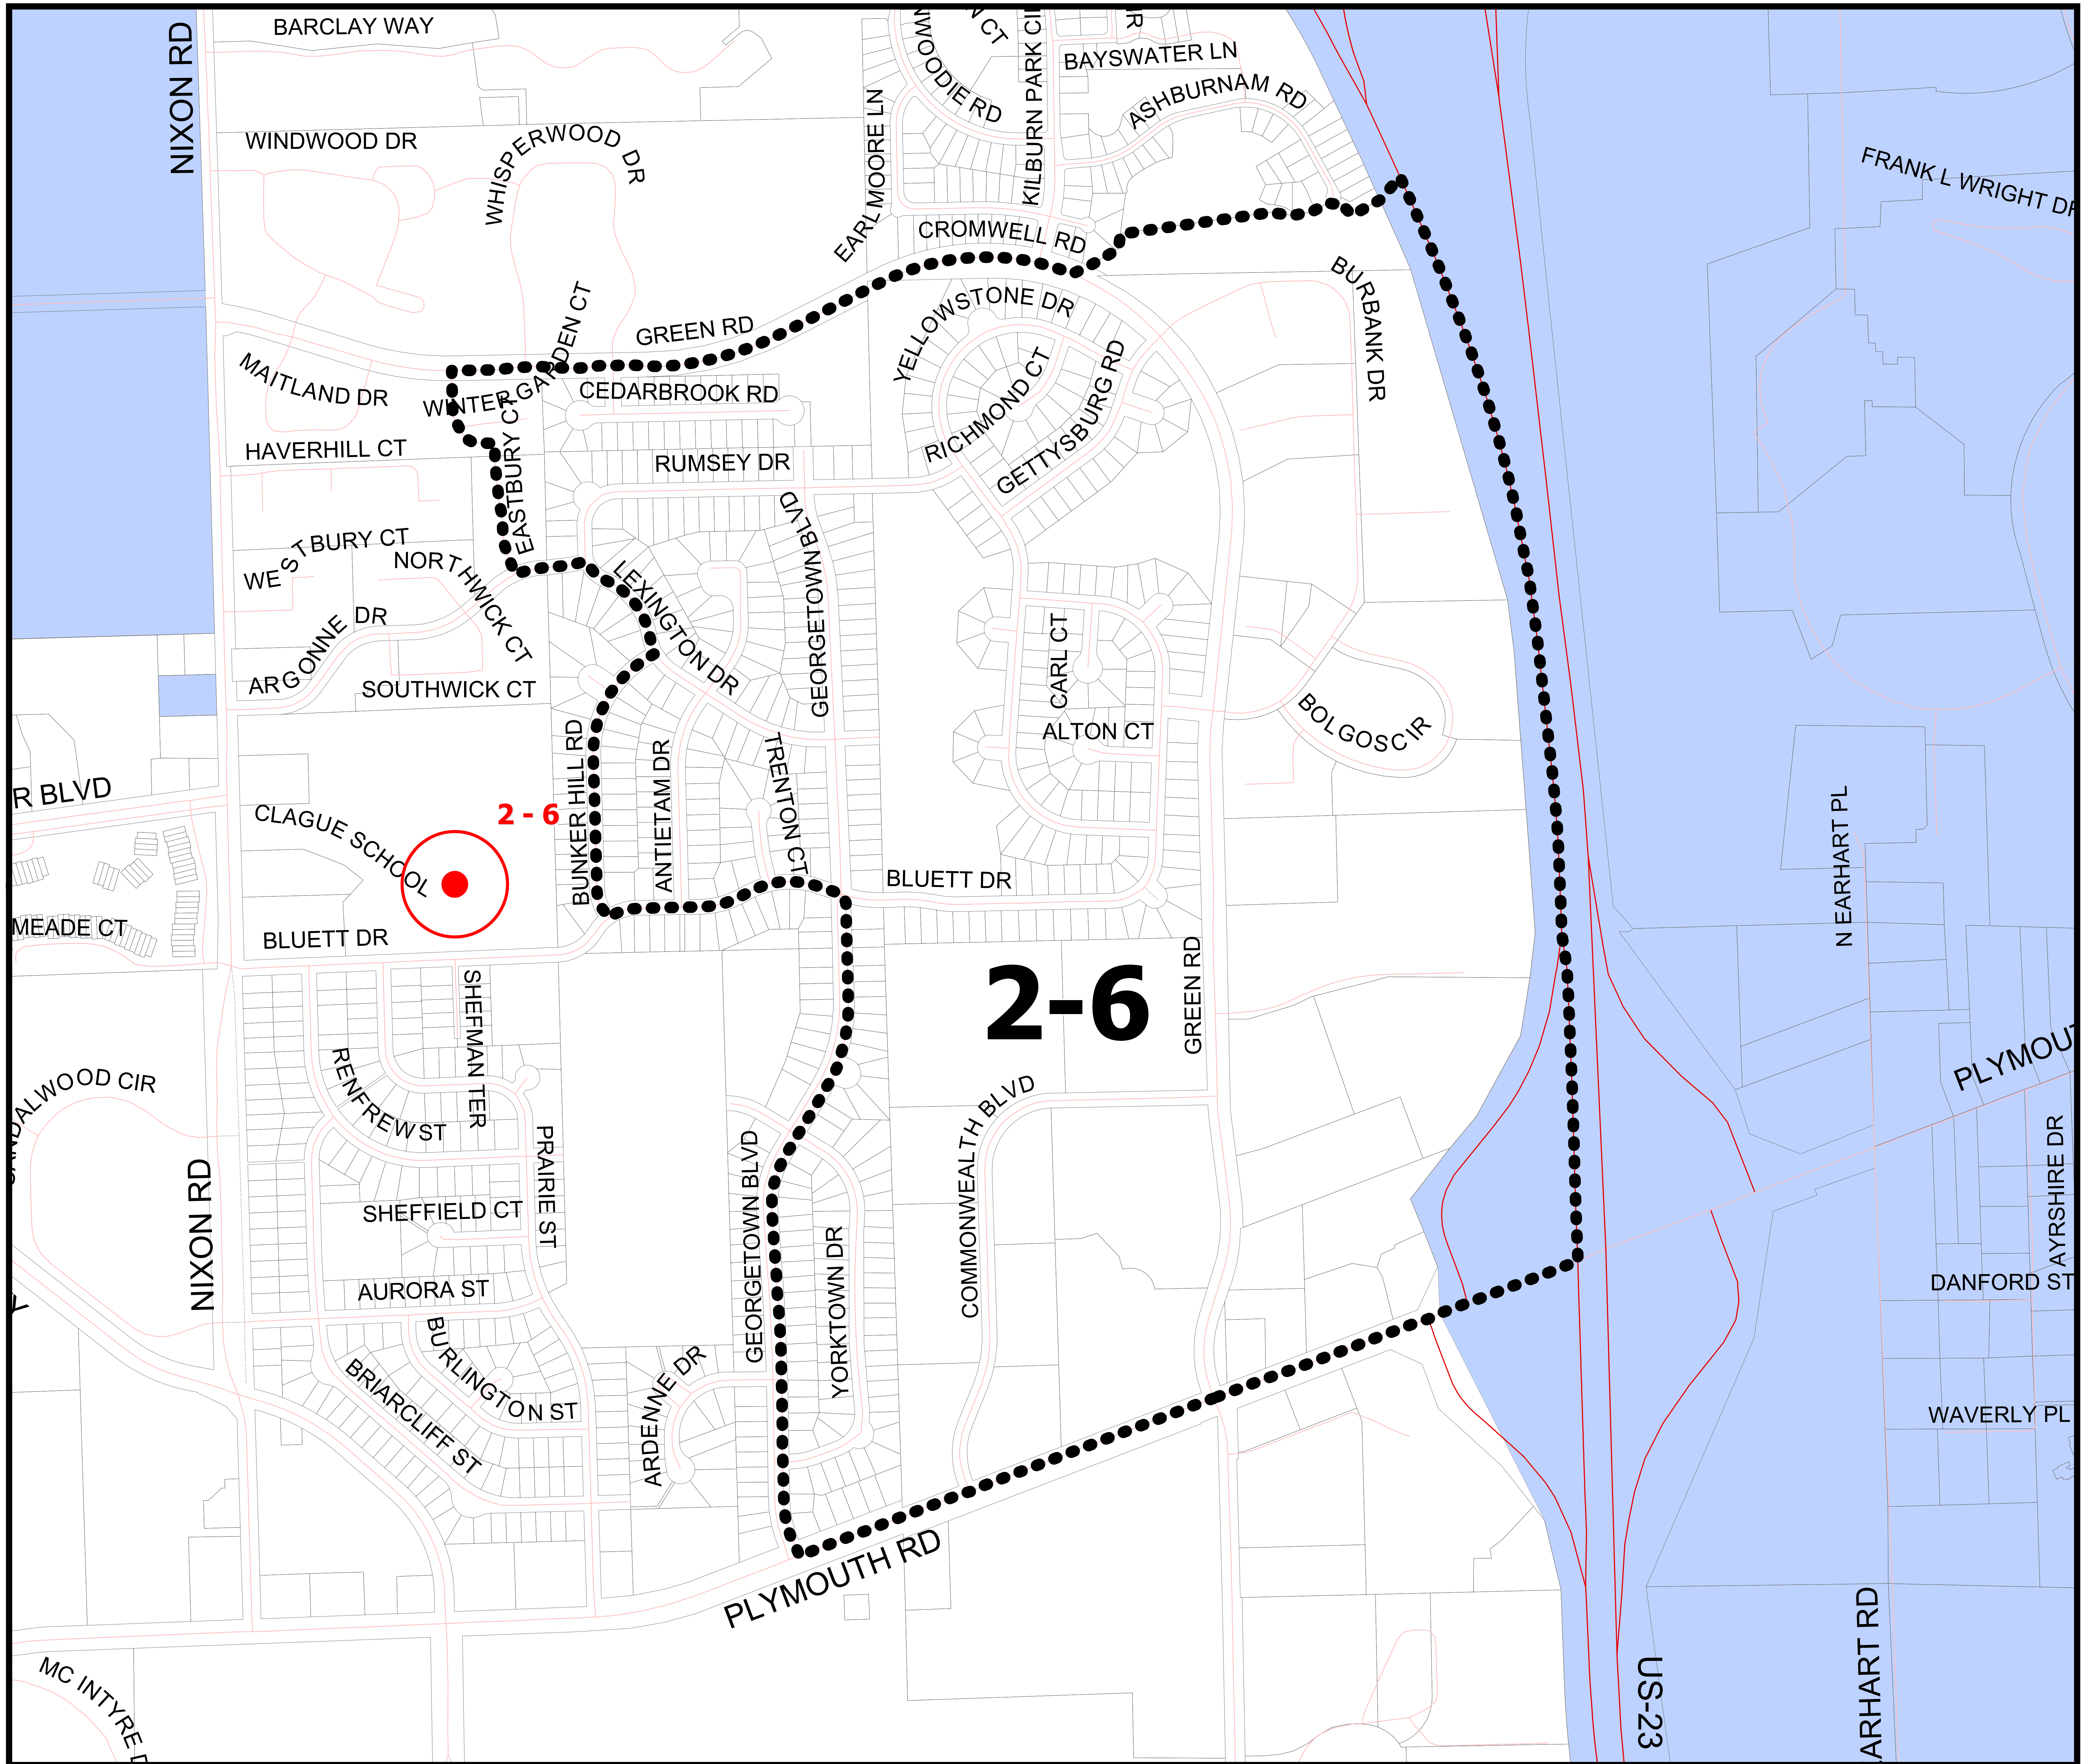

City of Ann Arbor
City Clerk
Precinct Map

Precinct 2-6

Map Legend

Polling Location
Clague Middle School
2616 Nixon Rd.

Precinct Boundary

Parcel Lines

Township Jurisdiction