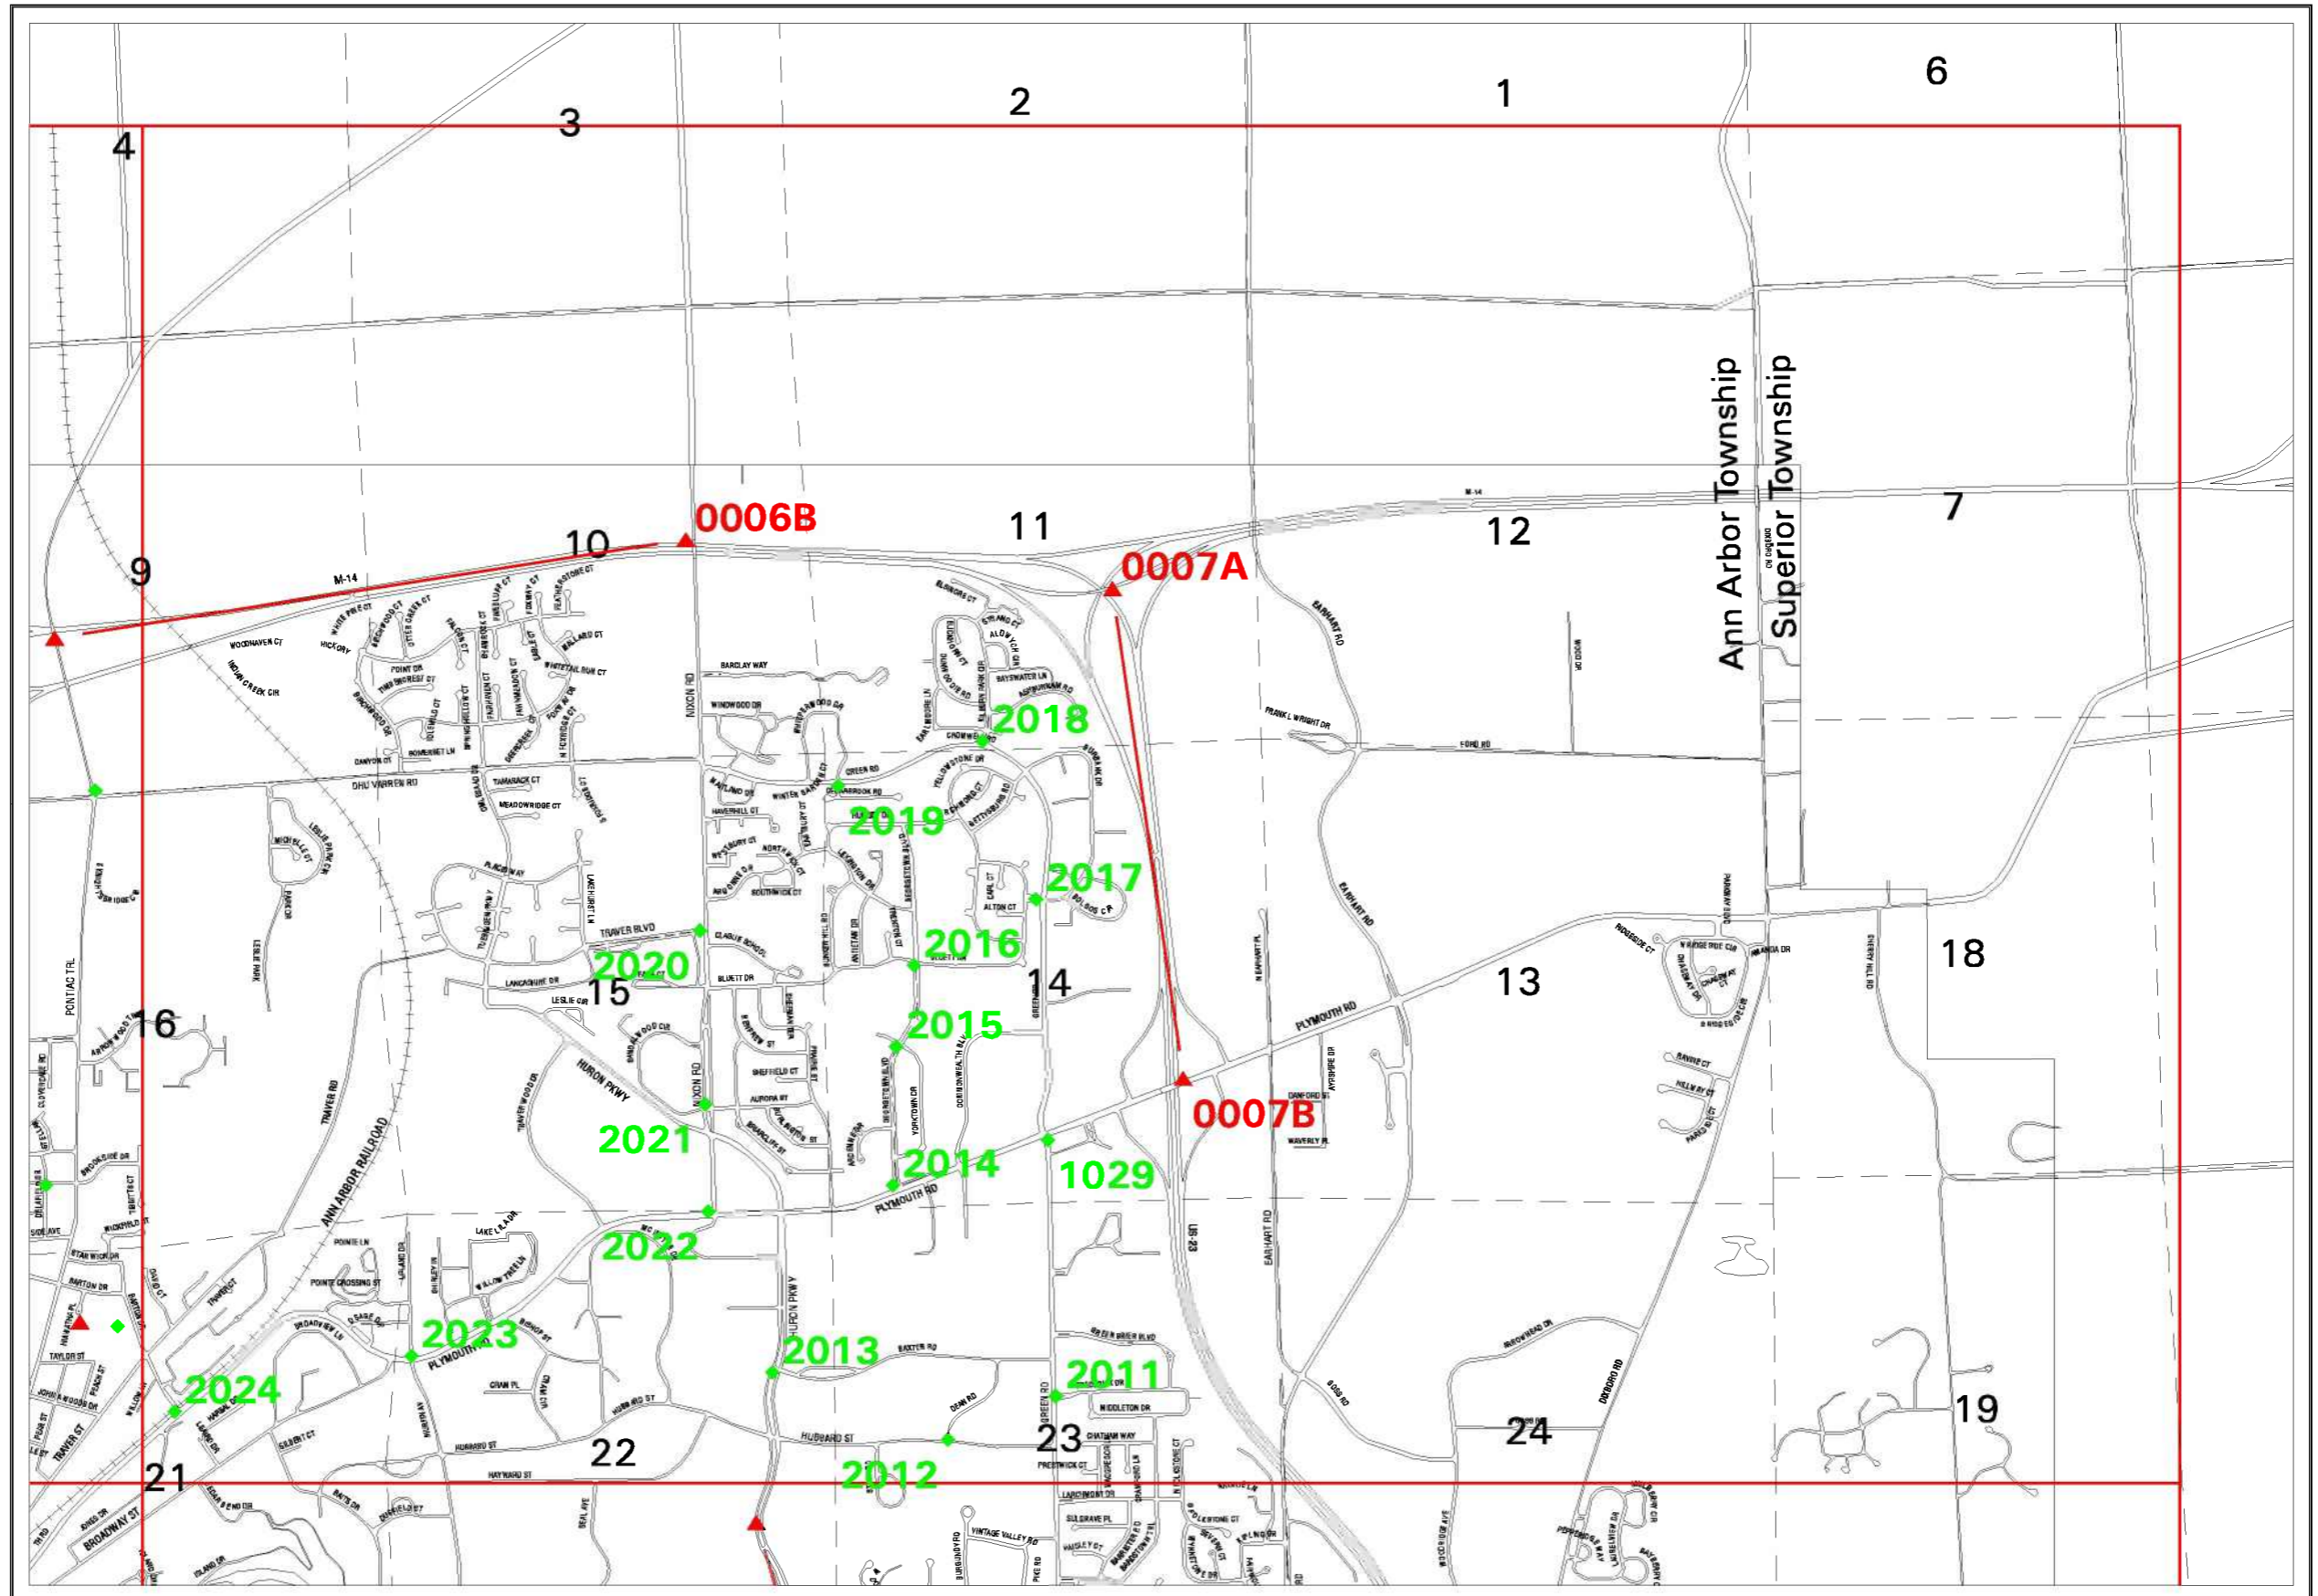

NORTHEAST SECTOR

City of Ann Arbor Geodetic Control Manual - 2004

Legend

- ▲ City of Ann Arbor Primary Control Station
- ◆ City of Ann Arbor Vertical Control Station
- Other Governmental Agency Control Station

SECTOR

NORTHEAST