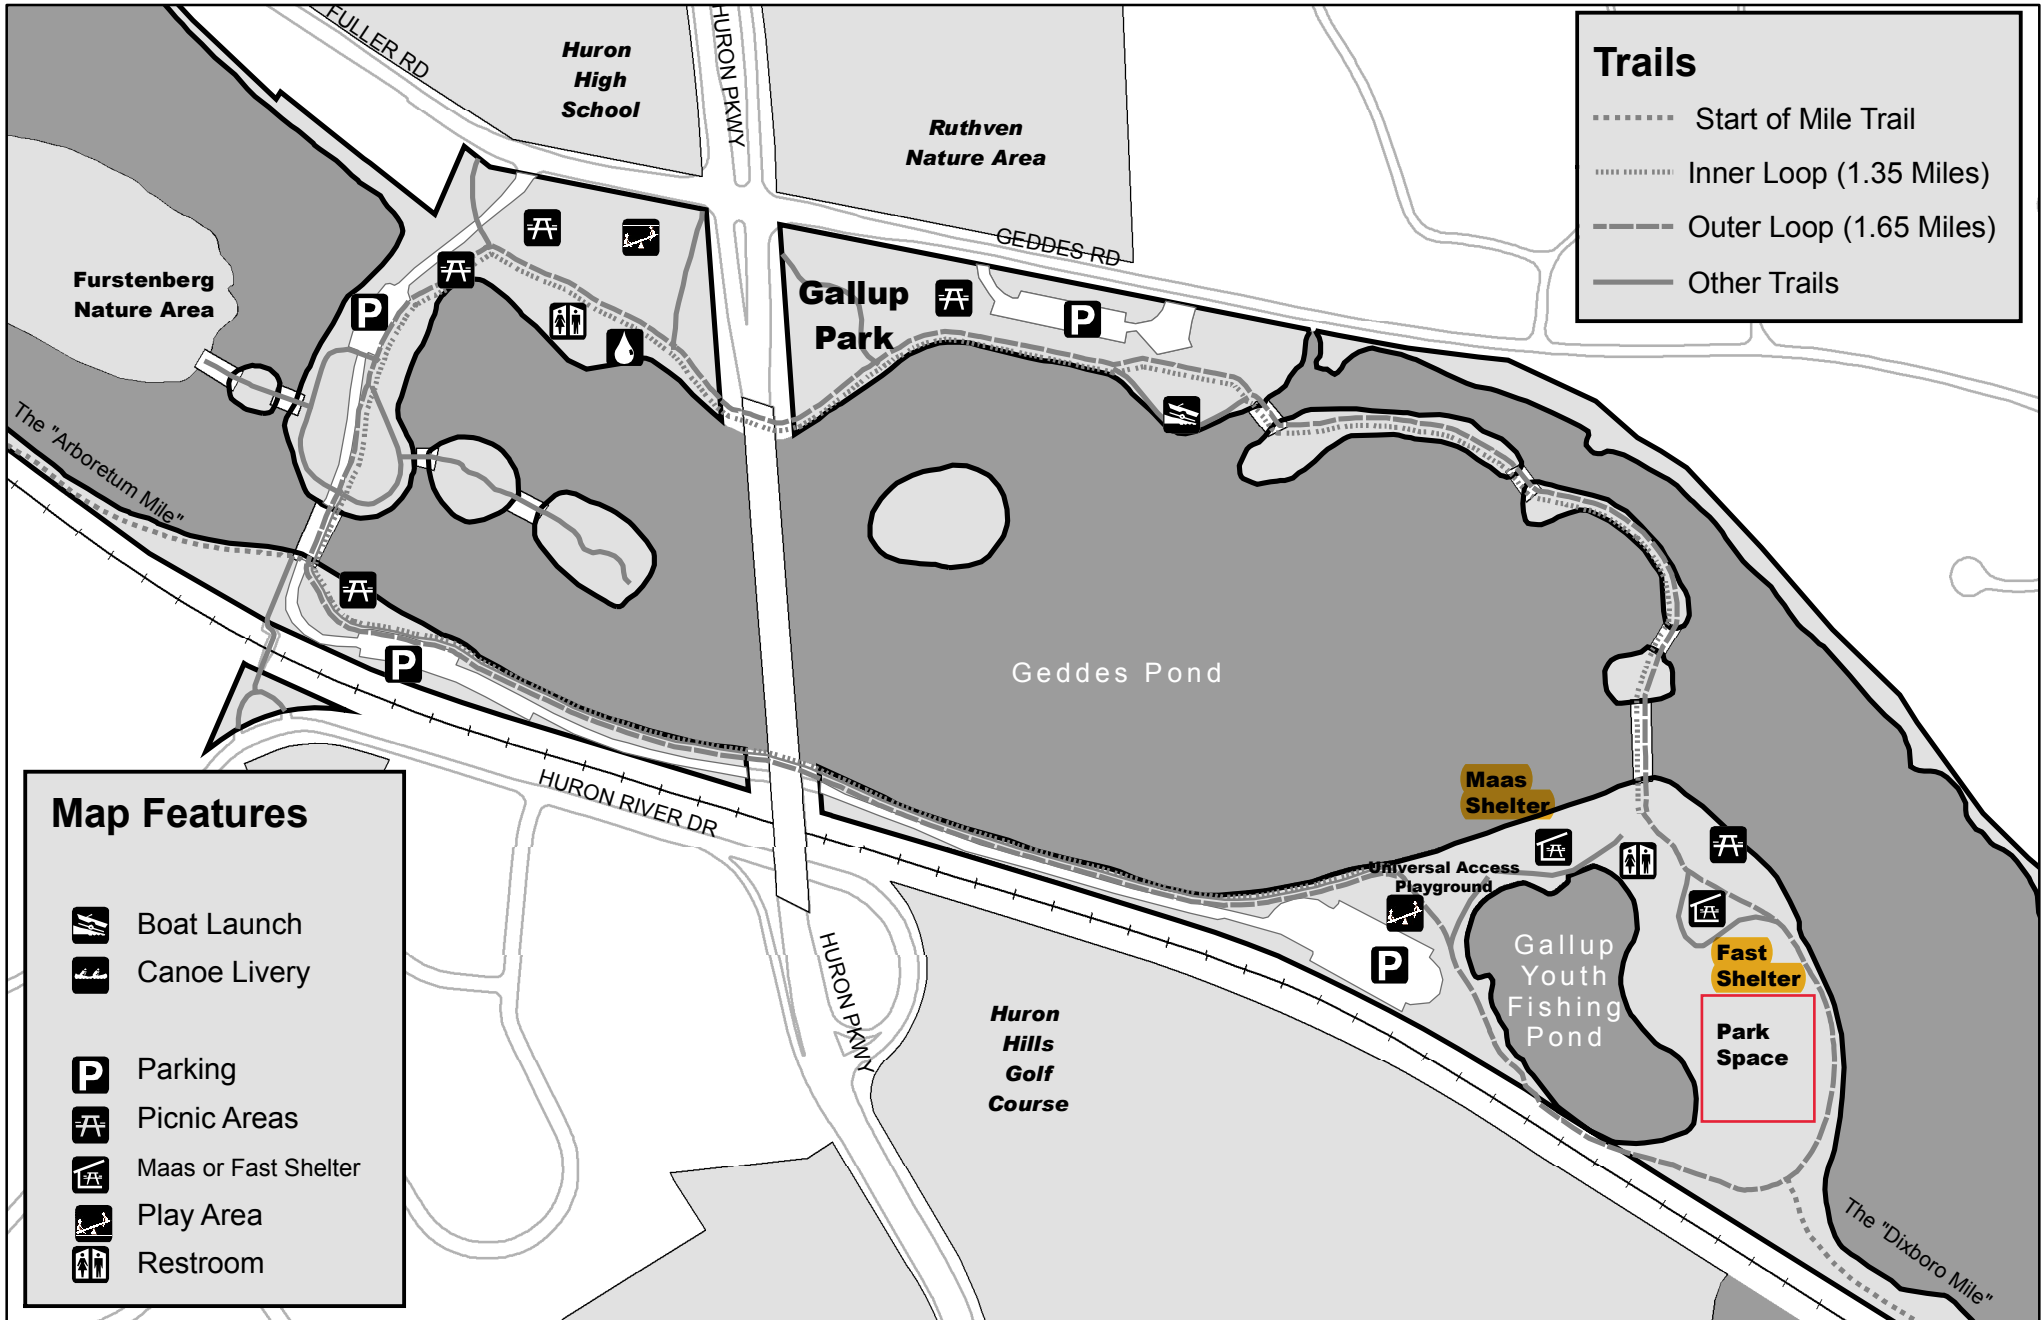

# Gallup Park

3000 Fuller Rd, Ann Arbor, MI 48105  
 (Shelter rentals and events should park off of Geddes Rd or near Youth Fishing Pond.)

Prepared By:  
 City of Ann Arbor  
 Community Services GIS  
 February 2, 2005

This map complies with National Map Accuracy Standards for mapping at 1 Inch = 100 Feet. The City of Ann Arbor and its mapping contractors assume no legal representation for the content and/or inappropriate use of information represented on this map.

Gallup Park 3000 Fuller Road

Maas Shelter outlined in Red

Fast Shelter outlined in Blue