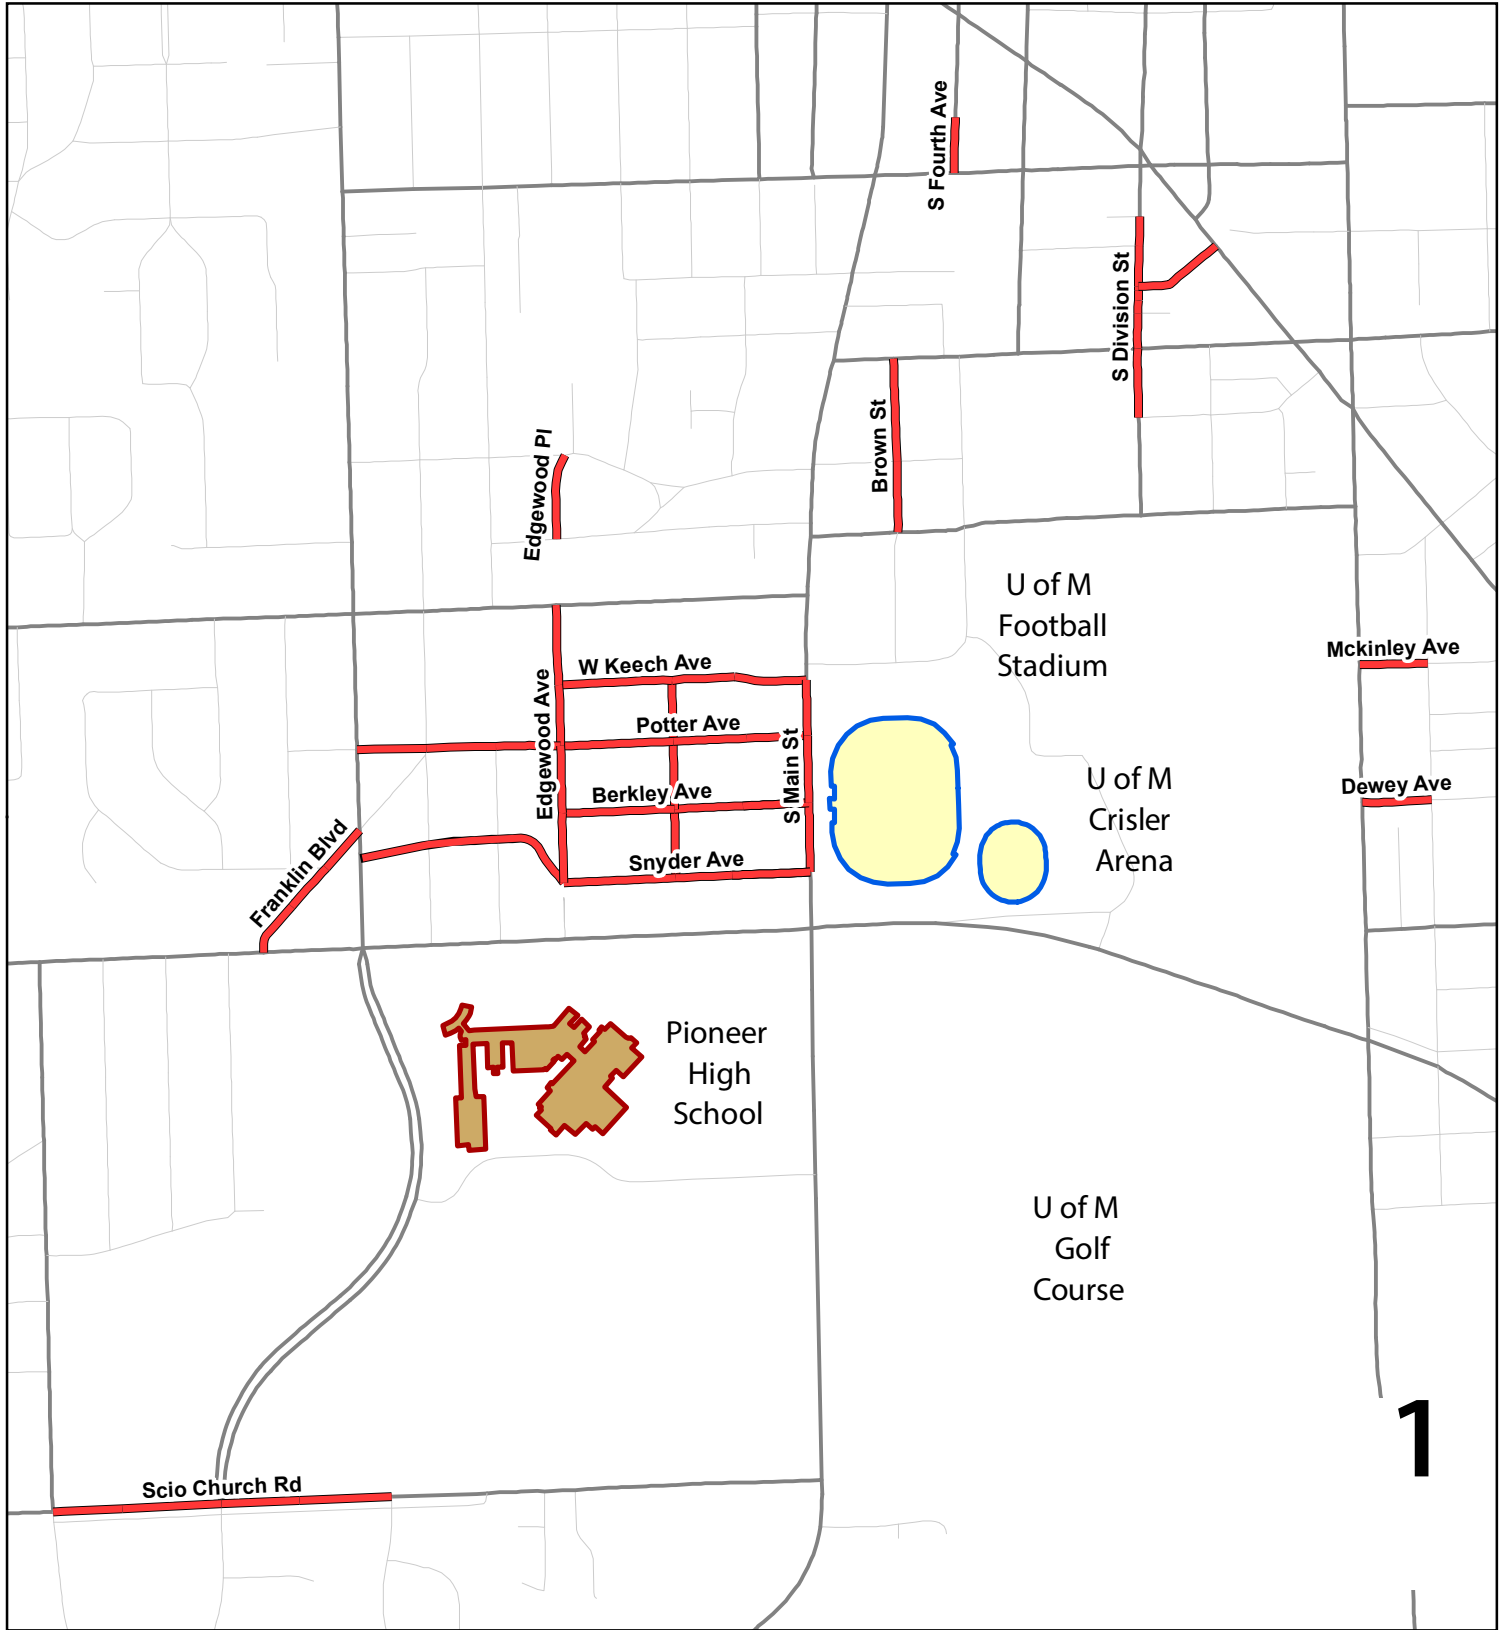

# U of M Football Stadium Event Restricted On-Street Parking

— Restricted On-Street Parking

Copyright 2013 City of Ann Arbor, Michigan

No part of this product shall be reproduced or transmitted in any form or by any means, electronic or mechanical, for any purposes, without prior written permission from the City of Ann Arbor. This map complies with National Map Accuracy Standards for mapping at 1 inch = 100 feet. The City of Ann Arbor and its mapping contractors assume no legal responsibility for the content and/or inappropriate use of information represented on this map.