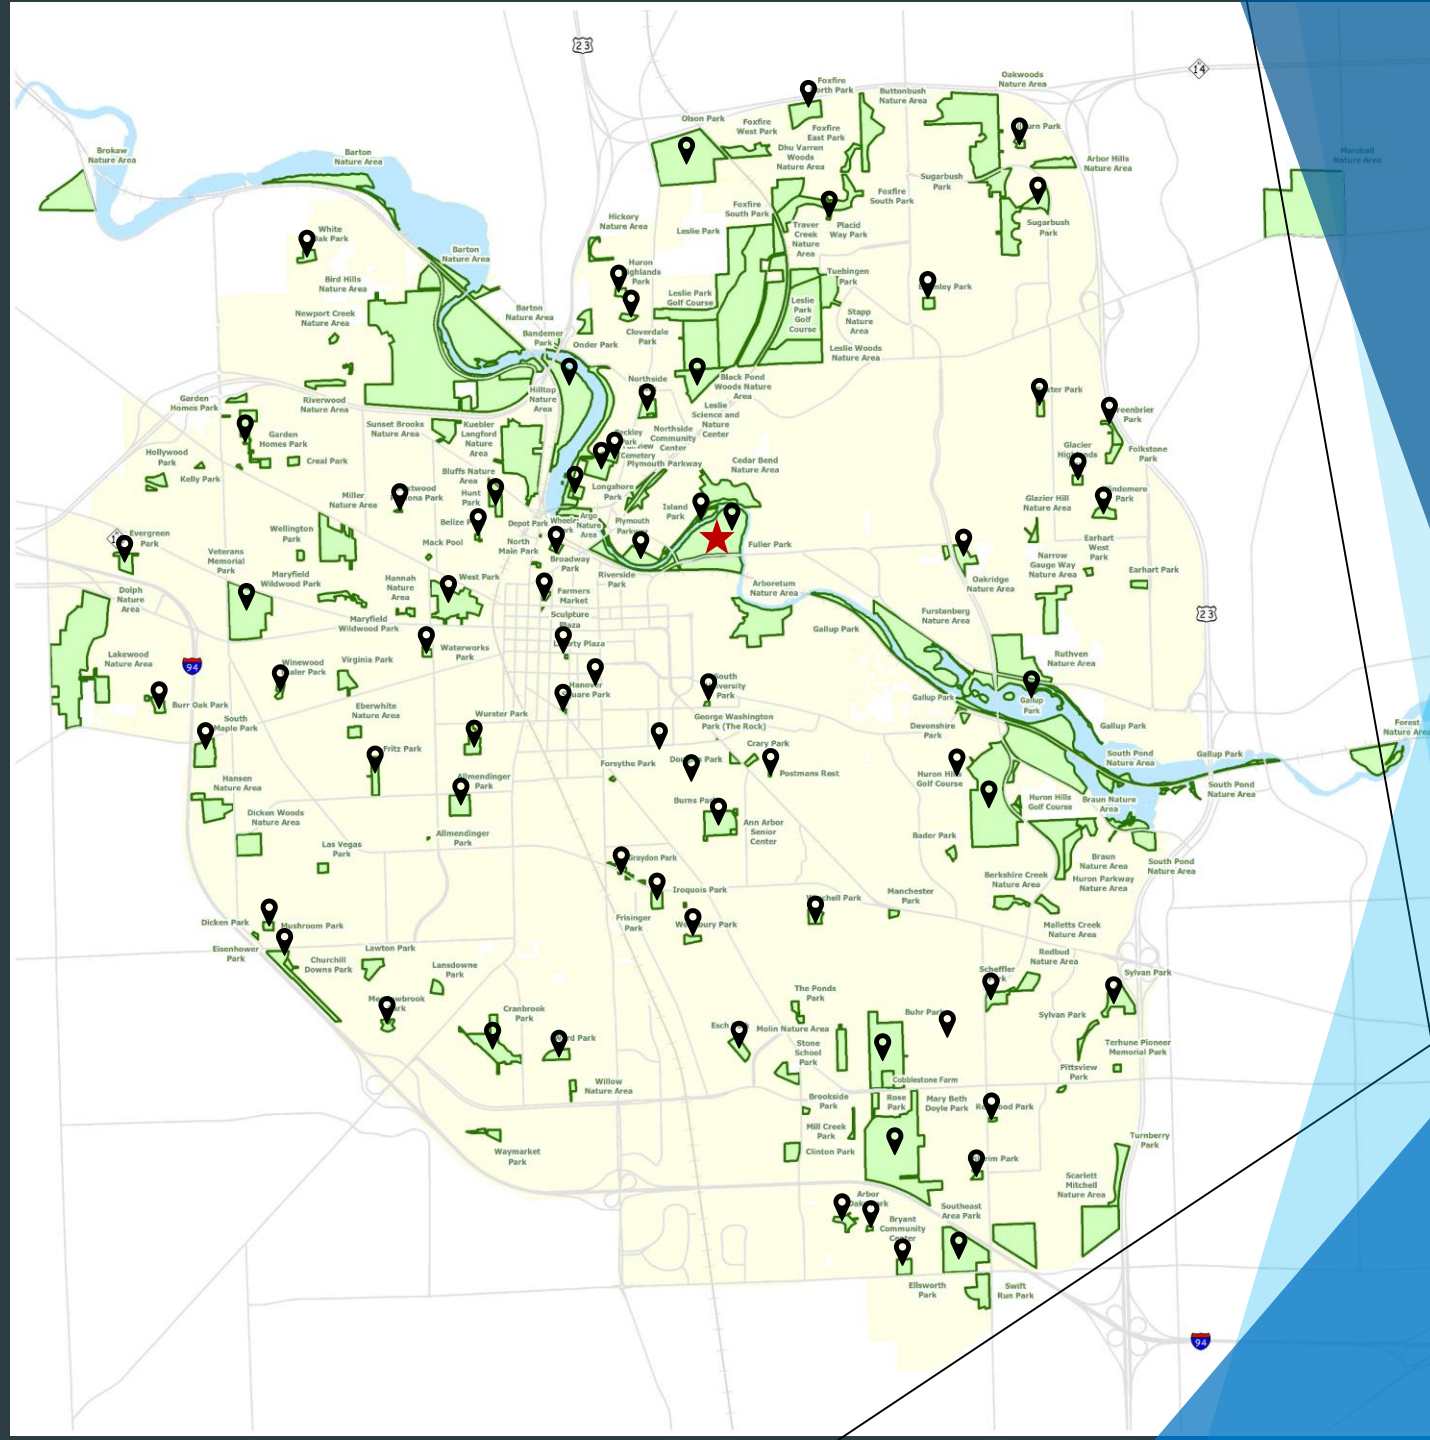

Our Reach

Border to Border
across the city of
Ann Arbor

GIVE 365 Office

Parks where GIVE 365 held events in 2022